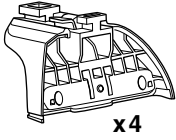

753

x4

x4

x4

x8

x1

x4

x1

460R

x4

x4

x4

x8

x1

x4

460

x4

x4

x4

x8

x1

x4

x2

x1

17 mm

x2

23 mm

x2

23 mm

x2

x2

23 mm

x2

x2

x2

x4

x4

x4