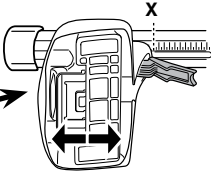

3

754 Rapid System

	X
VOLKSWAGEN Up, 3-dr Hatchback, 12-	37,5

	Y
VOLKSWAGEN Up, 3-dr Hatchback, 12-	35

3

480R Rapid Traverse

480 Traverse

(North America)

X inch/mm

	X inch	X mm
VOLKSWAGEN Up, 3-dr Hatchback, 12-	40 3/8"	1026 mm

Y inch/mm

	Y inch	Y mm
VOLKSWAGEN Up, 3-dr Hatchback, 12-	39 3/8"	1001 mm

4

5

VOLKSWAGEN Up, 3-dr Hatchback, 12-

6