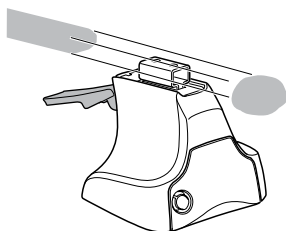

2

754 Rapid System
480R Rapid Traverse
(North America)

x4