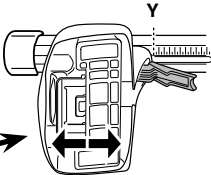

3

754 Rapid System

	X
VOLKSWAGEN Up, 3-dr Hatchback, 12-	37,5

	Y
VOLKSWAGEN Up, 3-dr Hatchback, 12-	35

3

480R Rapid Traverse

480 Traverse

(North America)

X inch/mm

	X inch	X mm
VOLKSWAGEN Up, 3-dr Hatchback, 12-	40 3/8"	1026 mm

Y inch/mm

	Y inch	Y mm
VOLKSWAGEN Up, 3-dr Hatchback, 12-	39 3/8"	1001 mm

4

5

VOLKSWAGEN Up, 3-dr Hatchback, 12-

6