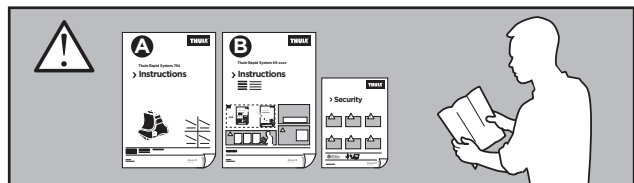

Thule Rapid System Kit 1462

> Instructions

AUDI A4, 4-dr Sedan, 08- / *09-

AUDI RS4, 4-dr Sedan, *09-

AUDI S4, 4-dr Sedan, *09-

*North America

ISO 11154-E

141462