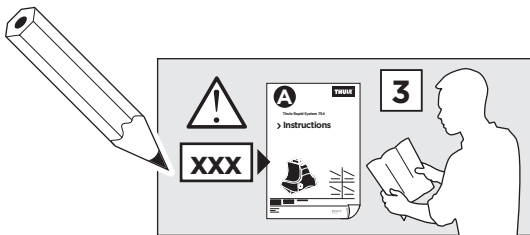

2

AUDI A4, 4-dr Sedan, 08- / *09-

AUDI RS4, 4-dr Sedan, *09-

AUDI S4, 4-dr Sedan, *09-