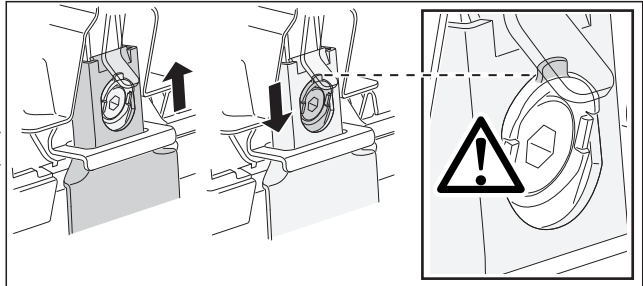

4

VOLKSWAGEN Golf V, 3-dr Hatchback, 04-07
VOLKSWAGEN Golf V, 5-dr Hatchback, 04-07
VOLKSWAGEN Golf VI, 3-dr Hatchback, 08–
VOLKSWAGEN Golf VI, 5-dr Hatchback, 08–