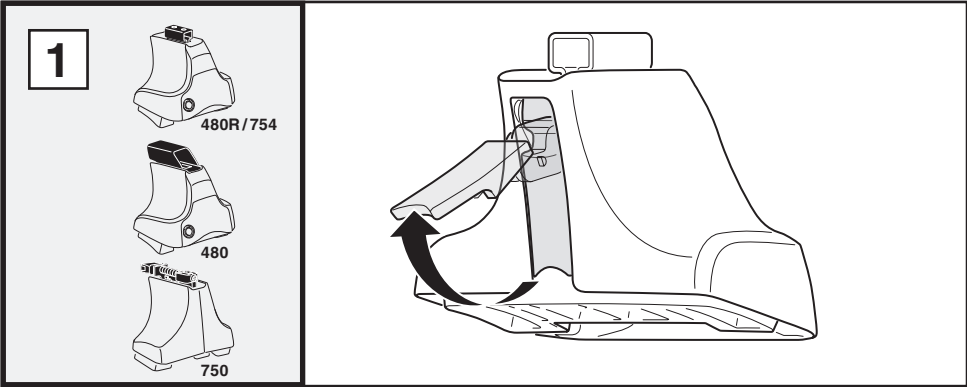

750
 x1 (ruler)
 x4 (part)
 x4 (screwdriver)

x2 x2 x2 x4	x2	x2 x2 x4 x4	x2 x2 x2	x2

596 x2
 597 x2

163 x1
 164 x1
 165 x1

166 x1
 x2
 x1
 x4

	X
VOLKSWAGEN Golf V, 3-dr Hatchback, 04-07	40
VOLKSWAGEN Golf V, 5-dr Hatchback, 04-07	40
VOLKSWAGEN Golf VI, 3-dr Hatchback, 08-	40
VOLKSWAGEN Golf VI, 5-dr Hatchback, 08-	40