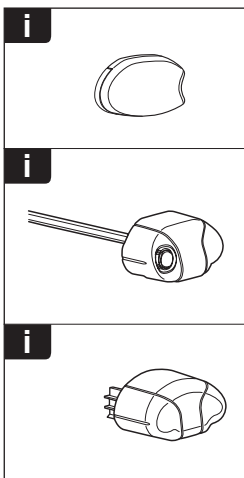

VOLKSWAGEN Golf V, 3-dr Hatchback, 04-07
VOLKSWAGEN Golf VI, 3-dr Hatchback, 08-

VOLKSWAGEN Golf V, 5-dr Hatchback, 04-07
VOLKSWAGEN Golf VI, 5-dr Hatchback, 08-

7

480R/754

480

THULE
SWEDEN
**ONE
KEY
SYSTEM**