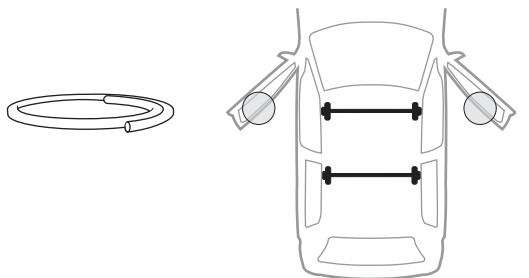

1. **GB/US** Tighten alternately
   D Die Schrauben abwechselnd anziehen
   F Serrer alternativement chaque côté
   NL Afwisselend aan de linker- en de rechterkant aandraaien
   I Alternare il serraggio delle viti
   E Serrare alternativamente
   PT Aperte alternadamente
   S Dra åt växelvis

1. **FIN** Kierrä vuorotellen
   EST Pinguldage vaheldumisi
   LAT Pielvelciēt pamīšus
   LIT Užsukinėkite pakaitomis
   PL Śruby dokręcaj naprzemiennie
   RU Затягивайте попеременно
   CZ Pokręťta багаžníka dokręcaj dokręcaj naprzemiennie.
   SK Doťahujte striedavo
   SLO Privijajte izmenično.
   HR Naizmjeno zategnite
   HU Egymástól fűggetlenül szorítandó
   GR Σφίγγετε εναλλάξ
   TR Dönüşümlü sıkın
   中文 交替拧紧
   한국어 번갈아 가며 조이십시오.
   日本語 交互に締め付けてください。
   ไทย ชันในแบบสลับ

VOLKSWAGEN Golf V, 3-dr Hatchback, 04-07
VOLKSWAGEN Golf VI, 3-dr Hatchback, 08-

VOLKSWAGEN Golf V, 5-dr Hatchback, 04-07
VOLKSWAGEN Golf VI, 5-dr Hatchback, 08-