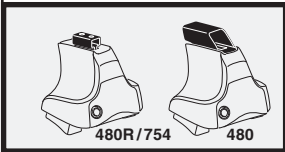

4

VOLKSWAGEN Golf V, 3-dr Hatchback, 04-07
VOLKSWAGEN Golf V, 5-dr Hatchback, 04-07
VOLKSWAGEN Golf VI, 3-dr Hatchback, 08–
VOLKSWAGEN Golf VI, 5-dr Hatchback, 08–