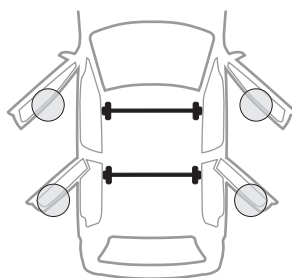

1. **GB/US** Tighten alternately
   D Die Schrauben abwechselnd anziehen
   F Serrer alternativement chaque côté
   NL Afwisselend aan de linker- en de rechterkant aandraaien
   I Alternare il serraggio delle viti
   E Serrare alternativamente
   PT Aperte alternadamente
   S Dra åt växelvis

1. **FIN** Kierrä vuorotellen
   EST Pinguldage vaheldumisi
   LAT Pielvelciēt pamīšus
   LIT Užsukinėkite pakaitomis
   PL Śruby dokręcaj naprzemiennie
   RU Затягивайте попеременно
   CZ Pokręťta багаžníka dokręcaj dokręcaj naprzemiennie.
   SK Doťahujte striedavo
   SLO Privijajte izmenično.
   HR Naizmjeno zategnite
   HU Egymástól fűggetlenül szorítandó
   GR Σφίγγετε εναλλάξ
   TR Dönüşümlü sıkın
   中文 交替拧紧
   한국어 번갈아 가며 조이십시오.
   日本語 交互に締め付けてください。
   ไทย ชันในแบบสลับ

VOLKSWAGEN Golf V, 3-dr Hatchback, 04-07
VOLKSWAGEN Golf VI, 3-dr Hatchback, 08-

VOLKSWAGEN Golf V, 5-dr Hatchback, 04-07
VOLKSWAGEN Golf VI, 5-dr Hatchback, 08-