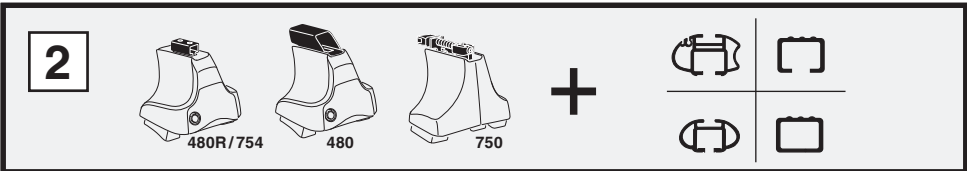

750
 x1 (ruler)
 x4 (part)
 x4 (screwdriver)

x2 x2 x2 x4	x2	x2 x2 x4 x4	x2 x2 x2	x2

596 x2
 597 x2

163 x1
 164 x1
 165 x1

166 x1
 x2
 x1
 x4

	X
VOLKSWAGEN Golf V, 3-dr Hatchback, 04-07	40
VOLKSWAGEN Golf V, 5-dr Hatchback, 04-07	40
VOLKSWAGEN Golf VI, 3-dr Hatchback, 08-	40
VOLKSWAGEN Golf VI, 5-dr Hatchback, 08-	40