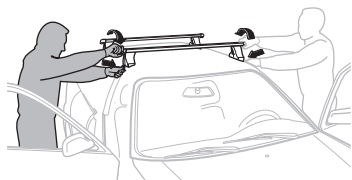

6

1. **GB/US** Tighten alternately
   D Die Schrauben abwechselnd anziehen
   F Serrer alternativement chaque côté
   NL Afwisselend aan de linker- en de rechterkant aandraaien
   I Alternare il serraggio delle viti
   E Serrare alternativamente
   PT Aperte alternadamente
   S Dra åt växelvis

1. **FIN** Kierrä vuorotellen
   EST Pinguldage vaheldumisi
   LAT Pielvelciēt pamīšus
   LIT Užsukinėkite pakaitomis
   PL Śruby dokręcaj naprzemiennie
   RU Затягивайте попеременно
   CZ Pokręťta багаžníka dokręcaj dokręcaj naprzemiennie.
   SK Doťahujte striedavo
   SLO Privijajte izmenično.
   HR Naizmjeno zategnite
   HU Egymástól fűggetlenül szorítandó
   GR Σφίγγετε εναλλάξ
   TR Dönüşümlü sıkın
   中文 交替拧紧
   한국어 번갈아 가며 조이십시오.
   日本語 交互に締め付けてください。
   ไทย ชันในแบบสลับ

VOLKSWAGEN Golf V, 3-dr Hatchback, 04-07
VOLKSWAGEN Golf VI, 3-dr Hatchback, 08-

VOLKSWAGEN Golf V, 5-dr Hatchback, 04-07
VOLKSWAGEN Golf VI, 5-dr Hatchback, 08-