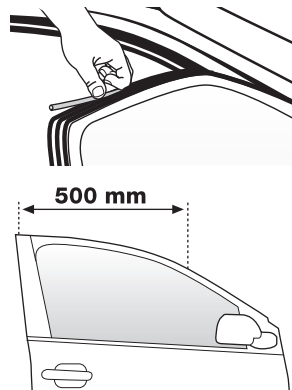

1. **GB/US** Tighten alternately
   D Die Schrauben abwechselnd anziehen
   F Serrer alternativement chaque côté
   NL Afwisselend aan de linker- en de rechterkant aandraaien
   I Alternare il serraggio delle viti
   E Serrare alternativamente
   PT Aperte alternadamente
   S Dra åt växelvis

1. **FIN** Kierrä vuorotellen
   EST Pinguldage vaheldumisi
   LAT Pielvelciēt pamīšus
   LIT Užsukinėkite pakaitomis
   PL Śruby dokręcaj naprzemiennie
   RU Затягивайте попеременно
   CZ Pokręťta багаžníka dokręcaj dokręcaj naprzemiennie.
   SK Doťahujte striedavo
   SLO Privijajte izmenično.
   HR Naizmjeno zategnite
   HU Egymástól fűggetlenül szorítandó
   GR Σφίγγετε εναλλάξ
   TR Dönüşümlü sıkın
   中文 交替拧紧
   한국어 번갈아 가며 조이십시오.
   日本語 交互に締め付けてください。
   ไทย ชันในแบบสลับ

VOLKSWAGEN Golf V, 3-dr Hatchback, 04-07
VOLKSWAGEN Golf VI, 3-dr Hatchback, 08-

VOLKSWAGEN Golf V, 5-dr Hatchback, 04-07
VOLKSWAGEN Golf VI, 5-dr Hatchback, 08-