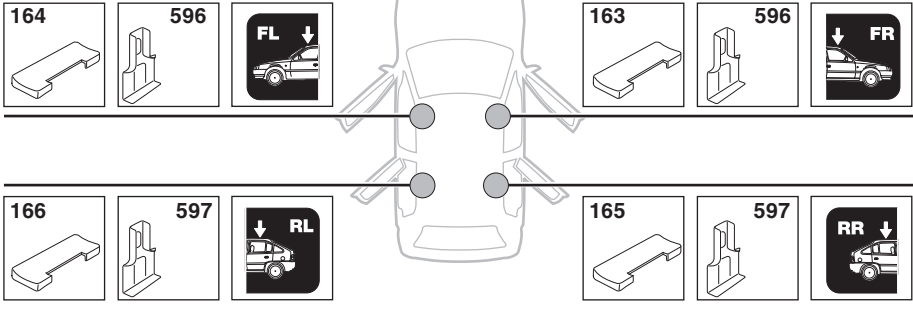

4

VOLKSWAGEN Golf V, 3-dr Hatchback, 04-07
VOLKSWAGEN Golf V, 5-dr Hatchback, 04-07
VOLKSWAGEN Golf VI, 3-dr Hatchback, 08–
VOLKSWAGEN Golf VI, 5-dr Hatchback, 08–