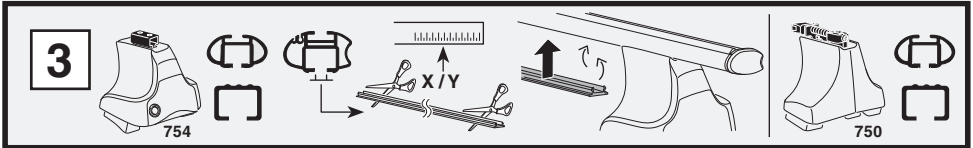

750
 x1 (ruler)
 x4 (part)
 x4 (screwdriver)

x2 x2 x2 x4	x2	x2 x2 x4 x4	x2 x2 x2	x2

596 x2
 597 x2

163 x1
 164 x1
 165 x1

166 x1
 x2
 x1
 x4

	X
VOLKSWAGEN Golf V, 3-dr Hatchback, 04-07	40
VOLKSWAGEN Golf V, 5-dr Hatchback, 04-07	40
VOLKSWAGEN Golf VI, 3-dr Hatchback, 08-	40
VOLKSWAGEN Golf VI, 5-dr Hatchback, 08-	40