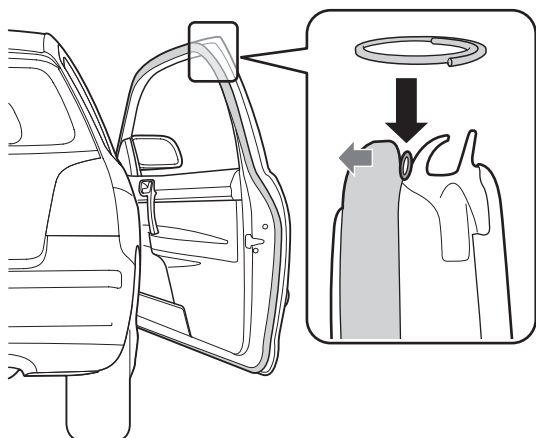

1. **GB/US** Tighten alternately
   D Die Schrauben abwechselnd anziehen
   F Serrer alternativement chaque côté
   NL Afwisselend aan de linker- en de rechterkant aandraaien
   I Alternare il serraggio delle viti
   E Serrare alternativamente
   PT Aperte alternadamente
   S Dra åt växelvis

1. **FIN** Kierrä vuorotellen
   EST Pinguldage vaheldumisi
   LAT Pielvelciēt pamīšus
   LIT Užsukinėkite pakaitomis
   PL Śruby dokręcaj naprzemiennie
   RU Затягивайте попеременно
   CZ Pokręťta багаžníka dokręcaj dokręcaj naprzemiennie.
   SK Doťahujte striedavo
   SLO Privijajte izmenično.
   HR Naizmjeno zategnite
   HU Egymástól fűggetlenül szorítandó
   GR Σφίγγετε εναλλάξ
   TR Dönüşümlü sıkın
   中文 交替拧紧
   한국어 번갈아 가며 조이십시오.
   日本語 交互に締め付けてください。
   ไทย ชันในแบบสลับ

VOLKSWAGEN Golf V, 3-dr Hatchback, 04-07
VOLKSWAGEN Golf VI, 3-dr Hatchback, 08-

VOLKSWAGEN Golf V, 5-dr Hatchback, 04-07
VOLKSWAGEN Golf VI, 5-dr Hatchback, 08-