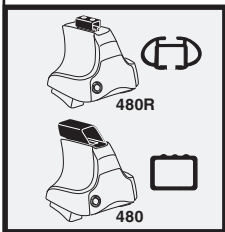

750
 x1 (ruler)
 x4 (part)
 x4 (screwdriver)

x2 x2 x2 x4	x2	x2 x2 x4 x4	x2 x2 x2	x2

596 x2
 597 x2

163 x1
 164 x1
 165 x1

166 x1
 x2
 x1
 x4

	X
VOLKSWAGEN Golf V, 3-dr Hatchback, 04-07	40
VOLKSWAGEN Golf V, 5-dr Hatchback, 04-07	40
VOLKSWAGEN Golf VI, 3-dr Hatchback, 08-	40
VOLKSWAGEN Golf VI, 5-dr Hatchback, 08-	40

	Y
VOLKSWAGEN Golf V, 3-dr Hatchback, 04-07	29
VOLKSWAGEN Golf V, 5-dr Hatchback, 04-07	29
VOLKSWAGEN Golf VI, 3-dr Hatchback, 08-	29
VOLKSWAGEN Golf VI, 5-dr Hatchback, 08-	29

	X inch	X mm
VOLKSWAGEN Golf V, 3-dr Hatchback, 04-07	41 ³ / ₈ "	1051 mm
VOLKSWAGEN Golf V, 5-dr Hatchback, 04-07	41 ³ / ₈ "	1051 mm
VOLKSWAGEN Golf VI, 3-dr Hatchback, 08-	41 ³ / ₈ "	1051 mm
VOLKSWAGEN Golf VI, 5-dr Hatchback, 08-	41 ³ / ₈ "	1051 mm

	Y inch	Y mm
VOLKSWAGEN Golf V, 3-dr Hatchback, 04-07	37 "	941 mm
VOLKSWAGEN Golf V, 5-dr Hatchback, 04-07	37 "	941 mm
VOLKSWAGEN Golf VI, 3-dr Hatchback, 08-	37 "	941 mm
VOLKSWAGEN Golf VI, 5-dr Hatchback, 08-	37 "	941 mm