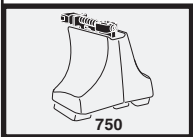

4

VOLKSWAGEN Golf V, 3-dr Hatchback, 04-07
VOLKSWAGEN Golf V, 5-dr Hatchback, 04-07
VOLKSWAGEN Golf VI, 3-dr Hatchback, 08–
VOLKSWAGEN Golf VI, 5-dr Hatchback, 08–