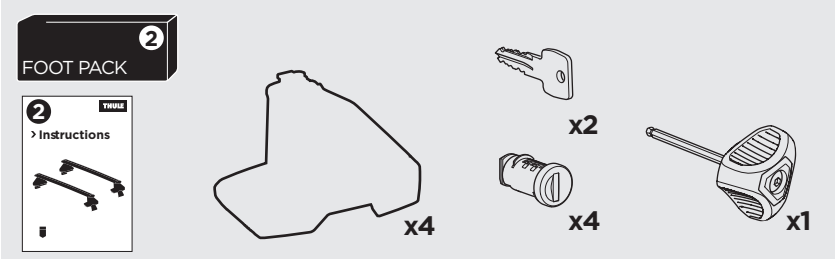

1

Kit 145054

FORD Fiesta, 5-dr Hatchback, 18-

ISO 11154-E

THULE WingBar Evo	THULE WingBar Edge	THULE WingBar	THULE SquareBar Evo	Evo X (scale)	Edge X (scale)
FORD Fiesta, 5-dr Hatchback, 18-				37	E

THULE ProBar Evo	THULE SlideBar Evo	X (mm/inch)		
FORD Fiesta, 5-dr Hatchback, 18-		1021 mm / 40 1/4"		

THULE WingBar Evo	THULE WingBar Edge	THULE WingBar	THULE SquareBar Evo	Evo Y (scale)	Edge Y (scale)
FORD Fiesta, 5-dr Hatchback, 18-				30	A

THULE ProBar Evo	THULE SlideBar Evo	Y (mm/inch)		
FORD Fiesta, 5-dr Hatchback, 18-		951 mm / 37 1/2"		

	W (mm/inch)	Z (mm/inch)
FORD Fiesta, 5-dr Hatchback, 18-	675 mm / 26 5/8"	175 mm / 6 3/4"