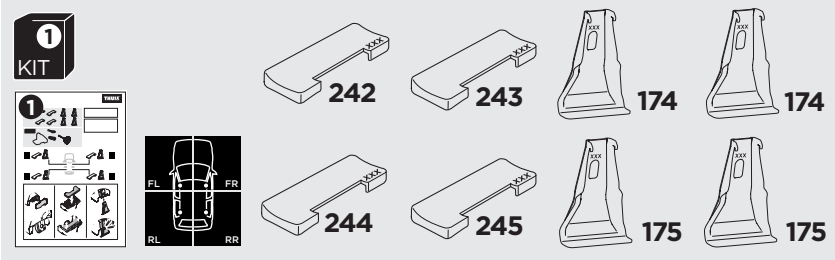

1

Kit 145054

FORD Fiesta, 5-dr Hatchback, 18-

ISO 11154-E

THULE WingBar Evo	THULE WingBar Edge	THULE WingBar	THULE SquareBar Evo	Evo X (scale)	Edge X (scale)
FORD Fiesta, 5-dr Hatchback, 18-				37	E

THULE ProBar Evo	THULE SlideBar Evo	X (mm/inch)		
FORD Fiesta, 5-dr Hatchback, 18-		1021 mm / 40 1/4"		

THULE WingBar Evo	THULE WingBar Edge	THULE WingBar	THULE SquareBar Evo	Evo Y (scale)	Edge Y (scale)
FORD Fiesta, 5-dr Hatchback, 18-				30	A

THULE ProBar Evo	THULE SlideBar Evo	Y (mm/inch)		
FORD Fiesta, 5-dr Hatchback, 18-		951 mm / 37 1/2"		

	W (mm/inch)	Z (mm/inch)
FORD Fiesta, 5-dr Hatchback, 18-	675 mm / 26 5/8"	175 mm / 6 3/4"