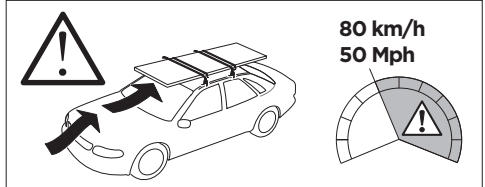

1

Kit 145054

FORD Fiesta, 5-dr Hatchback, 18-

ISO 11154-E