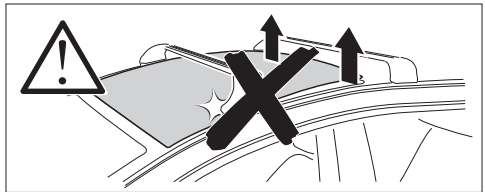

1

Kit 145054

FORD Fiesta, 5-dr Hatchback, 18-

ISO 11154-E

THULE WingBar Evo	THULE WingBar Edge	THULE WingBar	THULE SquareBar Evo	Evo X (scale)	Edge X (scale)
FORD Fiesta, 5-dr Hatchback, 18-				37	E

THULE ProBar Evo	THULE SlideBar Evo	X (mm/inch)		
FORD Fiesta, 5-dr Hatchback, 18-		1021 mm / 40 1/4"		

THULE WingBar Evo	THULE WingBar Edge	THULE WingBar	THULE SquareBar Evo	Evo Y (scale)	Edge Y (scale)
FORD Fiesta, 5-dr Hatchback, 18-				30	A

THULE ProBar Evo	THULE SlideBar Evo	Y (mm/inch)		
FORD Fiesta, 5-dr Hatchback, 18-		951 mm / 37 1/2"		

	W (mm/inch)	Z (mm/inch)
FORD Fiesta, 5-dr Hatchback, 18-	675 mm / 26 5/8"	175 mm / 6 3/4"