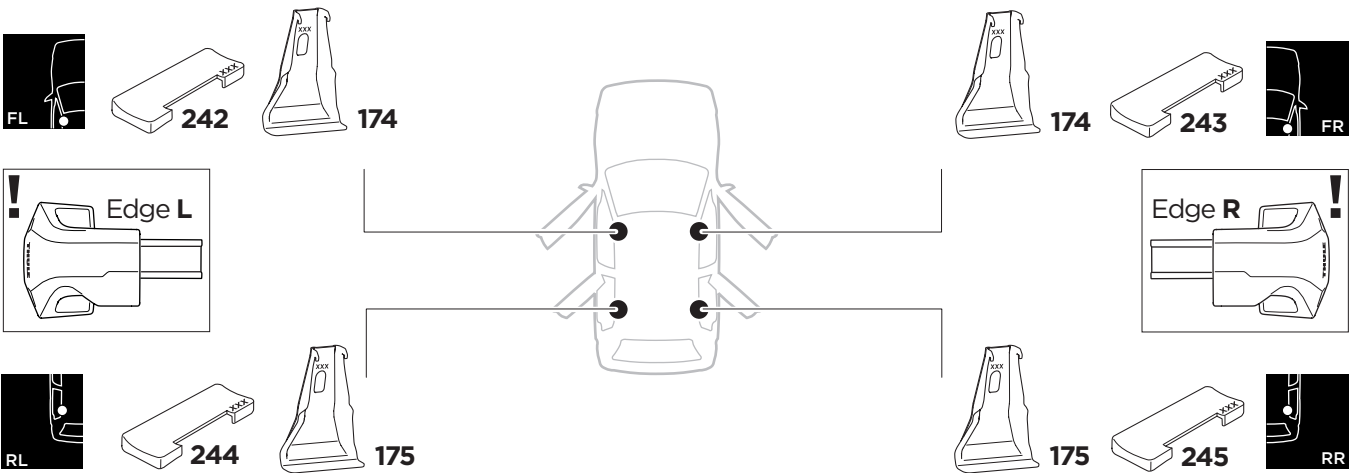

1

Kit 145054

FORD Fiesta, 5-dr Hatchback, 18-

ISO 11154-E

THULE WingBar Evo	THULE WingBar Edge	THULE WingBar	THULE SquareBar Evo	Evo X (scale)	Edge X (scale)
FORD Fiesta, 5-dr Hatchback, 18-				37	E

THULE ProBar Evo	THULE SlideBar Evo	X (mm/inch)		
FORD Fiesta, 5-dr Hatchback, 18-		1021 mm / 40 1/4"		

THULE WingBar Evo	THULE WingBar Edge	THULE WingBar	THULE SquareBar Evo	Evo Y (scale)	Edge Y (scale)
FORD Fiesta, 5-dr Hatchback, 18-				30	A

THULE ProBar Evo	THULE SlideBar Evo	Y (mm/inch)		
FORD Fiesta, 5-dr Hatchback, 18-		951 mm / 37 1/2"		

	W (mm/inch)	Z (mm/inch)
FORD Fiesta, 5-dr Hatchback, 18-	675 mm / 26 5/8"	175 mm / 6 3/4"