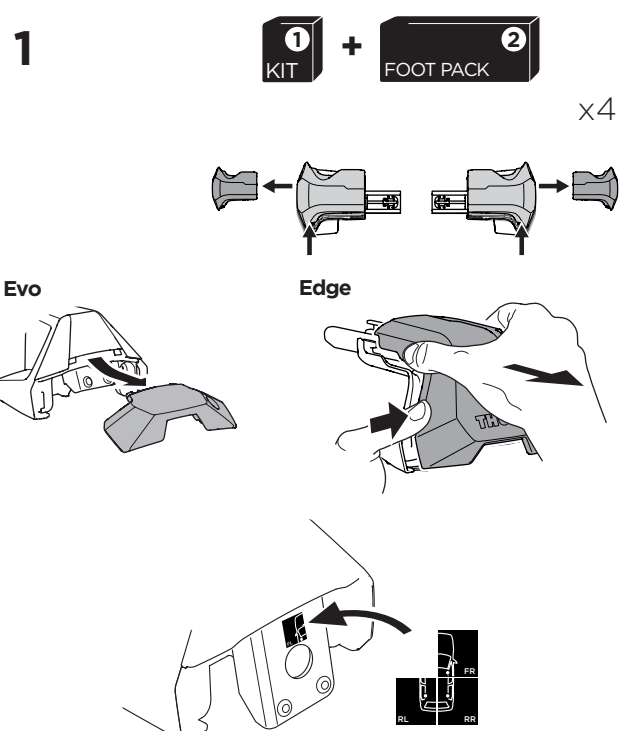

1

Kit 145054

FORD Fiesta, 5-dr Hatchback, 18-

ISO 11154-E

THULE WingBar Evo	THULE WingBar Edge	THULE WingBar	THULE SquareBar Evo	Evo X (scale)	Edge X (scale)
FORD Fiesta, 5-dr Hatchback, 18-				37	E

THULE ProBar Evo	THULE SlideBar Evo	X (mm/inch)		
FORD Fiesta, 5-dr Hatchback, 18-		1021 mm / 40 1/4"		

THULE WingBar Evo	THULE WingBar Edge	THULE WingBar	THULE SquareBar Evo	Evo Y (scale)	Edge Y (scale)
FORD Fiesta, 5-dr Hatchback, 18-				30	A

THULE ProBar Evo	THULE SlideBar Evo	Y (mm/inch)		
FORD Fiesta, 5-dr Hatchback, 18-		951 mm / 37 1/2"		

	W (mm/inch)	Z (mm/inch)
FORD Fiesta, 5-dr Hatchback, 18-	675 mm / 26 5/8"	175 mm / 6 3/4"