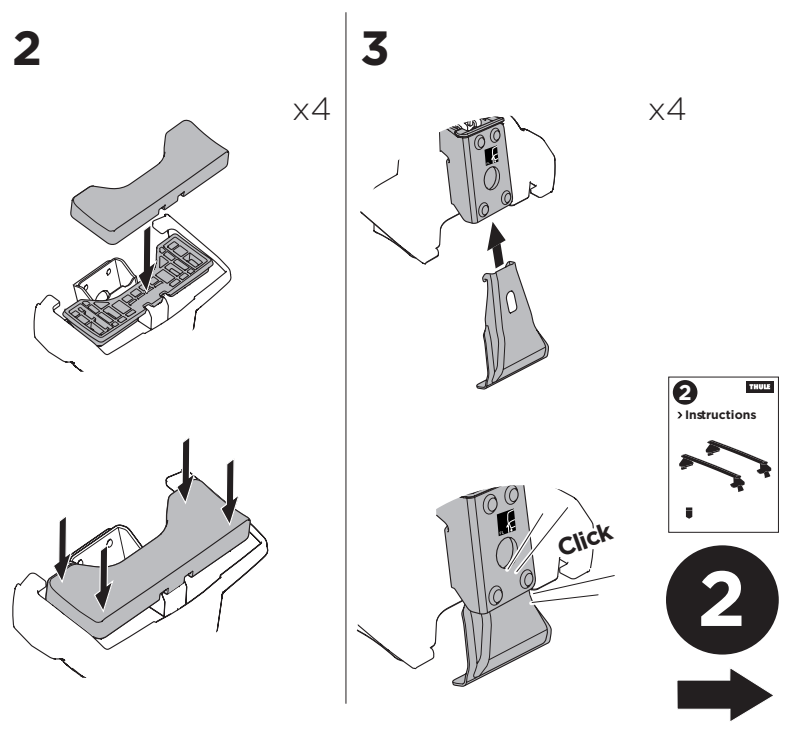

1

Kit 145054

FORD Fiesta, 5-dr Hatchback, 18-

ISO 11154-E

THULE WingBar Evo	THULE WingBar Edge	THULE WingBar	THULE SquareBar Evo	Evo X (scale)	Edge X (scale)
FORD Fiesta, 5-dr Hatchback, 18-				37	E

THULE ProBar Evo	THULE SlideBar Evo	X (mm/inch)		
FORD Fiesta, 5-dr Hatchback, 18-		1021 mm / 40 1/4"		

THULE WingBar Evo	THULE WingBar Edge	THULE WingBar	THULE SquareBar Evo	Evo Y (scale)	Edge Y (scale)
FORD Fiesta, 5-dr Hatchback, 18-				30	A

THULE ProBar Evo	THULE SlideBar Evo	Y (mm/inch)		
FORD Fiesta, 5-dr Hatchback, 18-		951 mm / 37 1/2"		

	W (mm/inch)	Z (mm/inch)
FORD Fiesta, 5-dr Hatchback, 18-	675 mm / 26 5/8"	175 mm / 6 3/4"