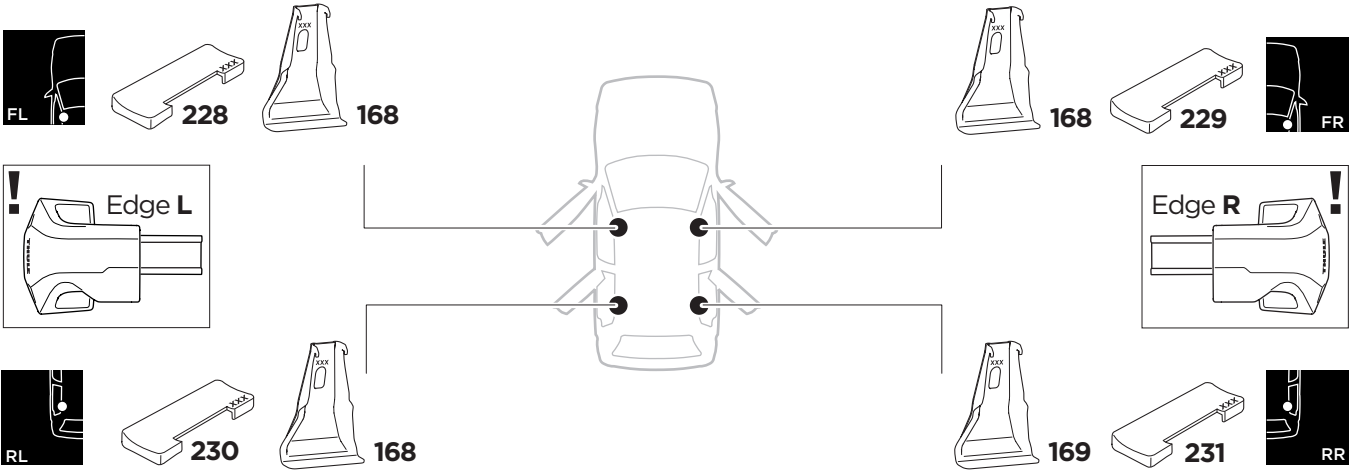

1

Kit 145052

KIA Rio, 5-dr Hatchback, 17- / *18-

KIA Rio, 4-dr Sedan, *18-

*North America

ISO 11154-E

THULE WingBar Evo	THULE WingBar Edge	THULE WingBar	THULE SquareBar Evo	Evo X (scale)	Edge X (scale)
KIA Rio, 5-dr Hatchback, 17- / *18-				41	O

THULE ProBar Evo	THULE SlideBar Evo	X (mm/inch)		
KIA Rio, 5-dr Hatchback, 17- / *18-		1061 mm / 41 3/4"		

THULE WingBar Evo	THULE WingBar Edge	THULE WingBar	THULE SquareBar Evo	Evo Y (scale)	Edge Y (scale)
KIA Rio, 5-dr Hatchback, 17- / *18-				33	M

THULE ProBar Evo	THULE SlideBar Evo	Y (mm/inch)		
KIA Rio, 5-dr Hatchback, 17- / *18-		981 mm / 38 5/8"		

	W (mm/inch)	Z (mm/inch)
KIA Rio, 5-dr Hatchback, 17- / *18-	675 mm / 26 5/8"	195 mm / 7 5/8"
KIA Rio, 4-dr Sedan, *18-	780 mm / 30 3/4"	195 mm / 7 5/8"