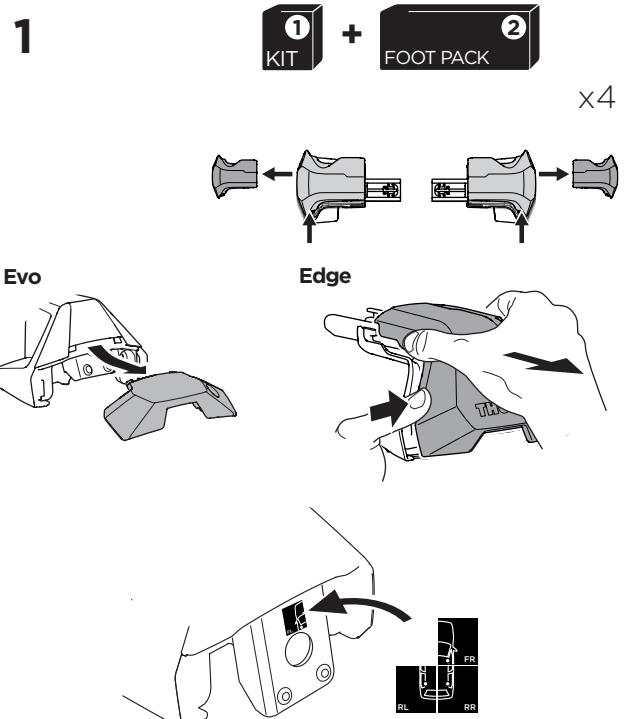

1

Kit 145004

MERCEDES X-Class, 4-dr Double Cab, 18-
NISSAN Navara (D23), 4-dr Double Cab, 15-
NISSAN NP300 (D23), 4-dr Double Cab, 15-
RENAULT Alaskan, 4-dr Double Cab, 18-

ISO 11154-E

THULE WingBar Evo THULE WingBar Edge THULE WingBar THULE SquareBar Evo	Evo X (scale)	Edge X (scale)
MERCEDES X-Class, 4-dr Double Cab, 18-	51,5	L
NISSAN Navara (D23), 4-dr Double Cab, 15-	46,5	D
NISSAN NP300 (D23), 4-dr Double Cab, 15-	46,5	D
RENAULT Alaskan, 4-dr Double Cab, 18-	46,5	D

THULE ProBar Evo THULE SlideBar Evo	X (mm/inch)
MERCEDES X-Class, 4-dr Double Cab, 18-	1166 mm / 45 7/8"
NISSAN Navara (D23), 4-dr Double Cab, 15-	1116 mm / 43 7/8"
NISSAN NP300 (D23), 4-dr Double Cab, 15-	1116 mm / 43 7/8"
RENAULT Alaskan, 4-dr Double Cab, 18-	1116 mm / 43 7/8"

THULE WingBar Evo THULE WingBar Edge THULE WingBar THULE SquareBar Evo	Evo Y (scale)	Edge Y (scale)
MERCEDES X-Class, 4-dr Double Cab, 18-	51,5	L
NISSAN Navara (D23), 4-dr Double Cab, 15-	46	E
NISSAN NP300 (D23), 4-dr Double Cab, 15-	46	E
RENAULT Alaskan, 4-dr Double Cab, 18-	46	E

THULE ProBar Evo THULE SlideBar Evo	Y (mm/inch)
MERCEDES X-Class, 4-dr Double Cab, 18-	1166 mm / 45 7/8"
NISSAN Navara (D23), 4-dr Double Cab, 15-	1111 mm / 43 3/4"
NISSAN NP300 (D23), 4-dr Double Cab, 15-	1111 mm / 43 3/4"
RENAULT Alaskan, 4-dr Double Cab, 18-	1111 mm / 43 3/4"

	W (mm/inch)	Z (mm/inch)
MERCEDES X-Class, 4-dr Double Cab, 18-	700 mm / 27 1/2"	300 mm / 11 3/4"
NISSAN Navara (D23), 4-dr Double Cab, 15-	700 mm / 27 1/2"	300 mm / 11 3/4"
NISSAN NP300 (D23), 4-dr Double Cab, 15-	700 mm / 27 1/2"	300 mm / 11 3/4"
RENAULT Alaskan, 4-dr Double Cab, 18-	700 mm / 27 1/2"	300 mm / 11 3/4"