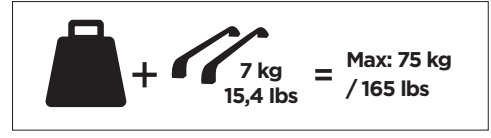

1

Kit 145004

MERCEDES X-Class, 4-dr Double Cab, 18-
 NISSAN Navara (D23), 4-dr Double Cab, 15-
 NISSAN NP300 (D23), 4-dr Double Cab, 15-
 RENAULT Alaskan, 4-dr Double Cab, 18-

ISO 11154-E

 THULE WingBar Evo  THULE WingBar Edge  THULE WingBar  THULE SquareBar Evo	Evo X (scale)	Edge X (scale)
MERCEDES X-Class, 4-dr Double Cab, 18-	51,5	L
NISSAN Navara (D23), 4-dr Double Cab, 15-	46,5	D
NISSAN NP300 (D23), 4-dr Double Cab, 15-	46,5	D
RENAULT Alaskan, 4-dr Double Cab, 18-	46,5	D

 THULE ProBar Evo  THULE SlideBar Evo	X (mm/inch)
MERCEDES X-Class, 4-dr Double Cab, 18-	1166 mm / 45 7/8"
NISSAN Navara (D23), 4-dr Double Cab, 15-	1116 mm / 43 7/8"
NISSAN NP300 (D23), 4-dr Double Cab, 15-	1116 mm / 43 7/8"
RENAULT Alaskan, 4-dr Double Cab, 18-	1116 mm / 43 7/8"

 THULE WingBar Evo  THULE WingBar Edge  THULE WingBar  THULE SquareBar Evo	Evo Y (scale)	Edge Y (scale)
MERCEDES X-Class, 4-dr Double Cab, 18-	51,5	L
NISSAN Navara (D23), 4-dr Double Cab, 15-	46	E
NISSAN NP300 (D23), 4-dr Double Cab, 15-	46	E
RENAULT Alaskan, 4-dr Double Cab, 18-	46	E

	W (mm/inch)	Z (mm/inch)
MERCEDES X-Class, 4-dr Double Cab, 18-	700 mm / 27 1/2"	300 mm / 11 3/4"
NISSAN Navara (D23), 4-dr Double Cab, 15-	700 mm / 27 1/2"	300 mm / 11 3/4"
NISSAN NP300 (D23), 4-dr Double Cab, 15-	700 mm / 27 1/2"	300 mm / 11 3/4"
RENAULT Alaskan, 4-dr Double Cab, 18-	700 mm / 27 1/2"	300 mm / 11 3/4"