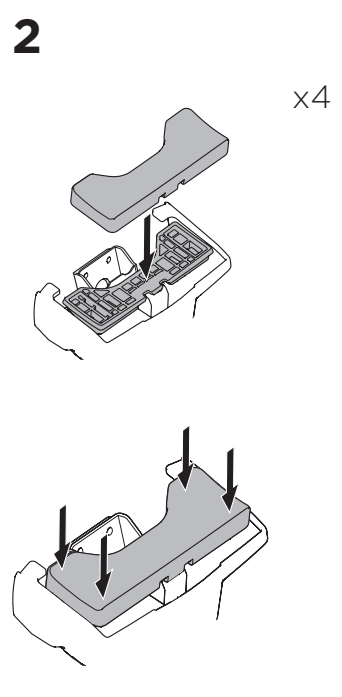

1

Kit 145004

MERCEDES X-Class, 4-dr Double Cab, 18-
 NISSAN Navara (D23), 4-dr Double Cab, 15-
 NISSAN NP300 (D23), 4-dr Double Cab, 15-
 RENAULT Alaskan, 4-dr Double Cab, 18-

ISO 11154-E

 THULE WingBar Evo  THULE WingBar Edge  THULE WingBar  THULE SquareBar Evo	Evo X (scale)	Edge X (scale)
MERCEDES X-Class, 4-dr Double Cab, 18-	51,5	L
NISSAN Navara (D23), 4-dr Double Cab, 15-	46,5	D
NISSAN NP300 (D23), 4-dr Double Cab, 15-	46,5	D
RENAULT Alaskan, 4-dr Double Cab, 18-	46,5	D

 THULE ProBar Evo  THULE SlideBar Evo	X (mm/inch)
MERCEDES X-Class, 4-dr Double Cab, 18-	1166 mm / 45 7/8"
NISSAN Navara (D23), 4-dr Double Cab, 15-	1116 mm / 43 7/8"
NISSAN NP300 (D23), 4-dr Double Cab, 15-	1116 mm / 43 7/8"
RENAULT Alaskan, 4-dr Double Cab, 18-	1116 mm / 43 7/8"

 THULE ProBar Evo  THULE SlideBar Evo	Y (mm/inch)
MERCEDES X-Class, 4-dr Double Cab, 18-	1166 mm / 45 7/8"
NISSAN Navara (D23), 4-dr Double Cab, 15-	1111 mm / 43 3/4"
NISSAN NP300 (D23), 4-dr Double Cab, 15-	1111 mm / 43 3/4"
RENAULT Alaskan, 4-dr Double Cab, 18-	1111 mm / 43 3/4"

	W (mm/inch)	Z (mm/inch)
MERCEDES X-Class, 4-dr Double Cab, 18-	700 mm / 27 1/2"	300 mm / 11 3/4"
NISSAN Navara (D23), 4-dr Double Cab, 15-	700 mm / 27 1/2"	300 mm / 11 3/4"
NISSAN NP300 (D23), 4-dr Double Cab, 15-	700 mm / 27 1/2"	300 mm / 11 3/4"
RENAULT Alaskan, 4-dr Double Cab, 18-	700 mm / 27 1/2"	300 mm / 11 3/4"