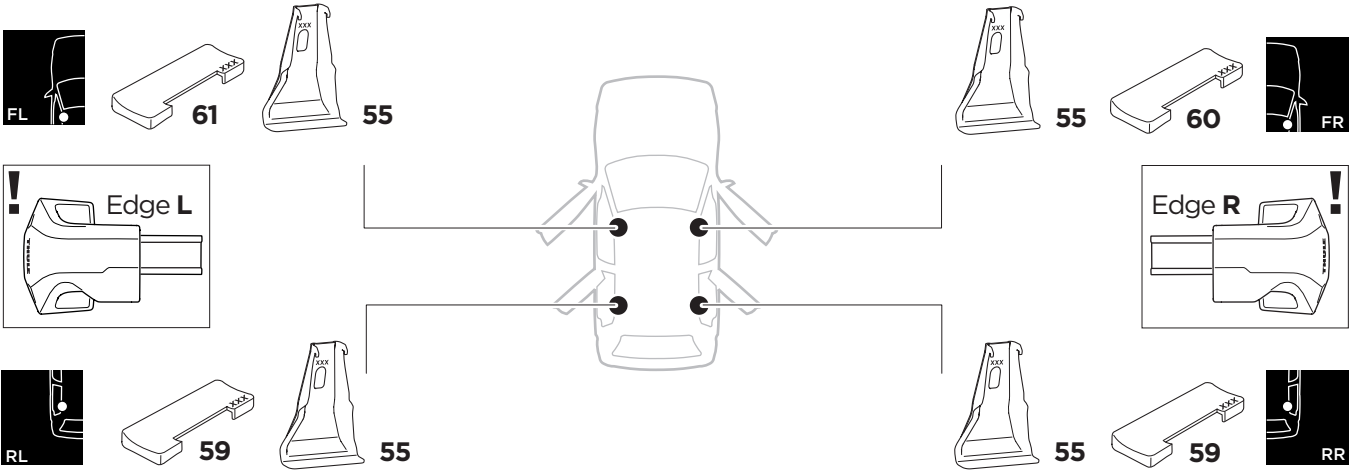

1

Kit 145004

MERCEDES X-Class, 4-dr Double Cab, 18-
 NISSAN Navara (D23), 4-dr Double Cab, 15-
 NISSAN NP300 (D23), 4-dr Double Cab, 15-
 RENAULT Alaskan, 4-dr Double Cab, 18-

ISO 11154-E

 THULE WingBar Evo  THULE WingBar Edge  THULE WingBar  THULE SquareBar Evo	Evo X (scale)	Edge X (scale)
MERCEDES X-Class, 4-dr Double Cab, 18-	51,5	L
NISSAN Navara (D23), 4-dr Double Cab, 15-	46,5	D
NISSAN NP300 (D23), 4-dr Double Cab, 15-	46,5	D
RENAULT Alaskan, 4-dr Double Cab, 18-	46,5	D

 THULE ProBar Evo  THULE SlideBar Evo	X (mm/inch)
MERCEDES X-Class, 4-dr Double Cab, 18-	1166 mm / 45 7/8"
NISSAN Navara (D23), 4-dr Double Cab, 15-	1116 mm / 43 7/8"
NISSAN NP300 (D23), 4-dr Double Cab, 15-	1116 mm / 43 7/8"
RENAULT Alaskan, 4-dr Double Cab, 18-	1116 mm / 43 7/8"

 THULE WingBar Evo  THULE WingBar Edge  THULE WingBar  THULE SquareBar Evo	Evo Y (scale)	Edge Y (scale)
MERCEDES X-Class, 4-dr Double Cab, 18-	51,5	L
NISSAN Navara (D23), 4-dr Double Cab, 15-	46	E
NISSAN NP300 (D23), 4-dr Double Cab, 15-	46	E
RENAULT Alaskan, 4-dr Double Cab, 18-	46	E

	W (mm/inch)	Z (mm/inch)
MERCEDES X-Class, 4-dr Double Cab, 18-	700 mm / 27 1/2"	300 mm / 11 3/4"
NISSAN Navara (D23), 4-dr Double Cab, 15-	700 mm / 27 1/2"	300 mm / 11 3/4"
NISSAN NP300 (D23), 4-dr Double Cab, 15-	700 mm / 27 1/2"	300 mm / 11 3/4"
RENAULT Alaskan, 4-dr Double Cab, 18-	700 mm / 27 1/2"	300 mm / 11 3/4"