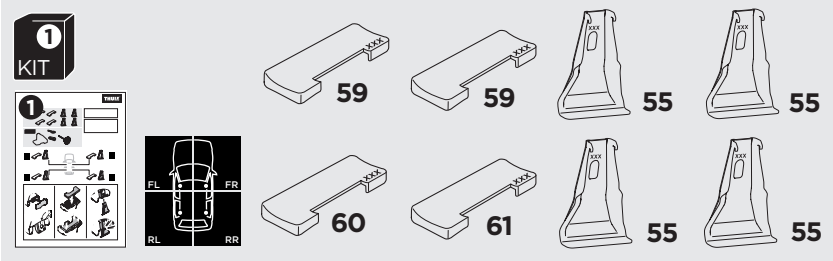

1

Kit 145004

MERCEDES X-Class, 4-dr Double Cab, 18-
 NISSAN Navara (D23), 4-dr Double Cab, 15-
 NISSAN NP300 (D23), 4-dr Double Cab, 15-
 RENAULT Alaskan, 4-dr Double Cab, 18-

ISO 11154-E

 THULE WingBar Evo  THULE WingBar Edge  THULE WingBar  THULE SquareBar Evo	Evo X (scale)	Edge X (scale)
MERCEDES X-Class, 4-dr Double Cab, 18-	51,5	L
NISSAN Navara (D23), 4-dr Double Cab, 15-	46,5	D
NISSAN NP300 (D23), 4-dr Double Cab, 15-	46,5	D
RENAULT Alaskan, 4-dr Double Cab, 18-	46,5	D

 THULE ProBar Evo  THULE SlideBar Evo	X (mm/inch)
MERCEDES X-Class, 4-dr Double Cab, 18-	1166 mm / 45 7/8"
NISSAN Navara (D23), 4-dr Double Cab, 15-	1116 mm / 43 7/8"
NISSAN NP300 (D23), 4-dr Double Cab, 15-	1116 mm / 43 7/8"
RENAULT Alaskan, 4-dr Double Cab, 18-	1116 mm / 43 7/8"

 THULE WingBar Evo  THULE WingBar Edge  THULE WingBar  THULE SquareBar Evo	Evo Y (scale)	Edge Y (scale)
MERCEDES X-Class, 4-dr Double Cab, 18-	51,5	L
NISSAN Navara (D23), 4-dr Double Cab, 15-	46	E
NISSAN NP300 (D23), 4-dr Double Cab, 15-	46	E
RENAULT Alaskan, 4-dr Double Cab, 18-	46	E

	W (mm/inch)	Z (mm/inch)
MERCEDES X-Class, 4-dr Double Cab, 18-	700 mm / 27 1/2"	300 mm / 11 3/4"
NISSAN Navara (D23), 4-dr Double Cab, 15-	700 mm / 27 1/2"	300 mm / 11 3/4"
NISSAN NP300 (D23), 4-dr Double Cab, 15-	700 mm / 27 1/2"	300 mm / 11 3/4"
RENAULT Alaskan, 4-dr Double Cab, 18-	700 mm / 27 1/2"	300 mm / 11 3/4"