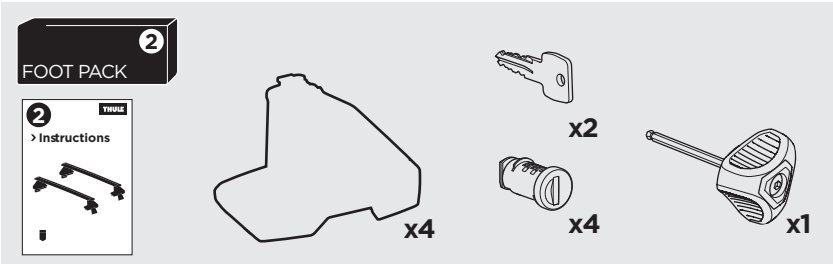

1

Kit 145004

MERCEDES X-Class, 4-dr Double Cab, 18-
 NISSAN Navara (D23), 4-dr Double Cab, 15-
 NISSAN NP300 (D23), 4-dr Double Cab, 15-
 RENAULT Alaskan, 4-dr Double Cab, 18-

ISO 11154-E

 THULE WingBar Evo  THULE WingBar Edge  THULE WingBar  THULE SquareBar Evo	Evo X (scale)	Edge X (scale)
MERCEDES X-Class, 4-dr Double Cab, 18-	51,5	L
NISSAN Navara (D23), 4-dr Double Cab, 15-	46,5	D
NISSAN NP300 (D23), 4-dr Double Cab, 15-	46,5	D
RENAULT Alaskan, 4-dr Double Cab, 18-	46,5	D

 THULE ProBar Evo  THULE SlideBar Evo	X (mm/inch)
MERCEDES X-Class, 4-dr Double Cab, 18-	1166 mm / 45 7/8"
NISSAN Navara (D23), 4-dr Double Cab, 15-	1116 mm / 43 7/8"
NISSAN NP300 (D23), 4-dr Double Cab, 15-	1116 mm / 43 7/8"
RENAULT Alaskan, 4-dr Double Cab, 18-	1116 mm / 43 7/8"

 THULE WingBar Evo  THULE WingBar Edge  THULE WingBar  THULE SquareBar Evo	Evo Y (scale)	Edge Y (scale)
MERCEDES X-Class, 4-dr Double Cab, 18-	51,5	L
NISSAN Navara (D23), 4-dr Double Cab, 15-	46	E
NISSAN NP300 (D23), 4-dr Double Cab, 15-	46	E
RENAULT Alaskan, 4-dr Double Cab, 18-	46	E

	W (mm/inch)	Z (mm/inch)
MERCEDES X-Class, 4-dr Double Cab, 18-	700 mm / 27 1/2"	300 mm / 11 3/4"
NISSAN Navara (D23), 4-dr Double Cab, 15-	700 mm / 27 1/2"	300 mm / 11 3/4"
NISSAN NP300 (D23), 4-dr Double Cab, 15-	700 mm / 27 1/2"	300 mm / 11 3/4"
RENAULT Alaskan, 4-dr Double Cab, 18-	700 mm / 27 1/2"	300 mm / 11 3/4"