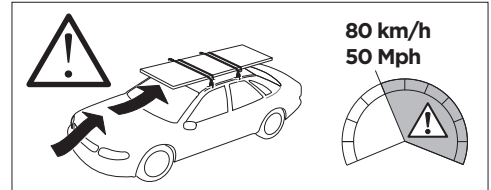

1

Kit 145004

MERCEDES X-Class, 4-dr Double Cab, 18-
NISSAN Navara (D23), 4-dr Double Cab, 15-
NISSAN NP300 (D23), 4-dr Double Cab, 15-
RENAULT Alaskan, 4-dr Double Cab, 18-

ISO 11154-E

THULE WingBar Evo THULE WingBar Edge THULE WingBar THULE SquareBar Evo	Evo X (scale)	Edge X (scale)
MERCEDES X-Class, 4-dr Double Cab, 18-	51,5	L
NISSAN Navara (D23), 4-dr Double Cab, 15-	46,5	D
NISSAN NP300 (D23), 4-dr Double Cab, 15-	46,5	D
RENAULT Alaskan, 4-dr Double Cab, 18-	46,5	D

THULE ProBar Evo THULE SlideBar Evo	X (mm/inch)
MERCEDES X-Class, 4-dr Double Cab, 18-	1166 mm / 45 7/8"
NISSAN Navara (D23), 4-dr Double Cab, 15-	1116 mm / 43 7/8"
NISSAN NP300 (D23), 4-dr Double Cab, 15-	1116 mm / 43 7/8"
RENAULT Alaskan, 4-dr Double Cab, 18-	1116 mm / 43 7/8"

THULE WingBar Evo THULE WingBar Edge THULE WingBar THULE SquareBar Evo	Evo Y (scale)	Edge Y (scale)
MERCEDES X-Class, 4-dr Double Cab, 18-	51,5	L
NISSAN Navara (D23), 4-dr Double Cab, 15-	46	E
NISSAN NP300 (D23), 4-dr Double Cab, 15-	46	E
RENAULT Alaskan, 4-dr Double Cab, 18-	46	E

THULE ProBar Evo THULE SlideBar Evo	Y (mm/inch)
MERCEDES X-Class, 4-dr Double Cab, 18-	1166 mm / 45 7/8"
NISSAN Navara (D23), 4-dr Double Cab, 15-	1111 mm / 43 3/4"
NISSAN NP300 (D23), 4-dr Double Cab, 15-	1111 mm / 43 3/4"
RENAULT Alaskan, 4-dr Double Cab, 18-	1111 mm / 43 3/4"

	W (mm/inch)	Z (mm/inch)
MERCEDES X-Class, 4-dr Double Cab, 18-	700 mm / 27 1/2"	300 mm / 11 3/4"
NISSAN Navara (D23), 4-dr Double Cab, 15-	700 mm / 27 1/2"	300 mm / 11 3/4"
NISSAN NP300 (D23), 4-dr Double Cab, 15-	700 mm / 27 1/2"	300 mm / 11 3/4"
RENAULT Alaskan, 4-dr Double Cab, 18-	700 mm / 27 1/2"	300 mm / 11 3/4"