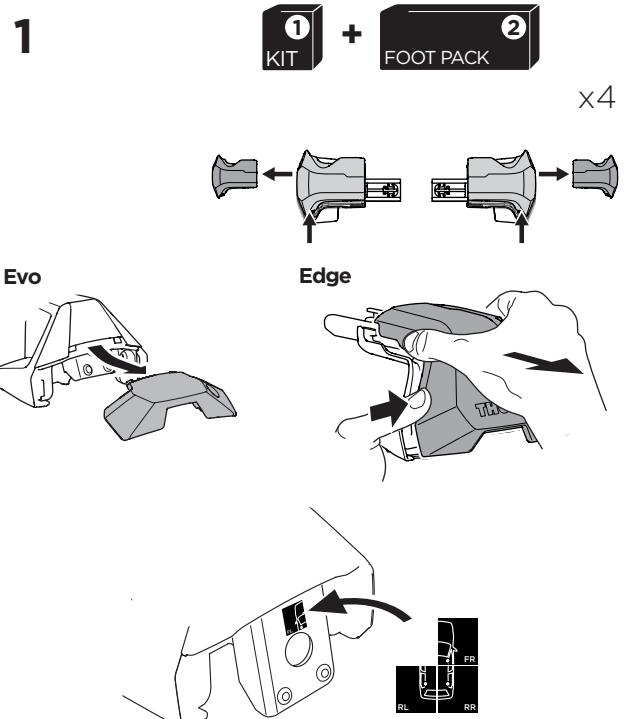

## Kit 145002

MAZDA 3, 4-dr Sedan, 14-18

MAZDA 3, 5-dr Hatchback, 14-18

ISO 11154-E

THULE WingBar Evo	THULE WingBar Edge	THULE WingBar	THULE SquareBar Evo	Evo X (scale)	Edge X (scale)
MAZDA 3, 4-dr Sedan, 14-18				46,5	D
MAZDA 3, 5-dr Hatchback, 14-18				47	C

THULE ProBar Evo	THULE SlideBar Evo	X (mm/inch)
MAZDA 3, 4-dr Sedan, 14-18		1116 mm / 43 7/8"
MAZDA 3, 5-dr Hatchback, 14-18		1121 mm / 44"

THULE WingBar Evo	THULE WingBar Edge	THULE WingBar	THULE SquareBar Evo	Evo Y (scale)	Edge Y (scale)
MAZDA 3, 4-dr Sedan, 14-18				41,5	N
MAZDA 3, 5-dr Hatchback, 14-18				41,5	N

THULE ProBar Evo	THULE SlideBar Evo	Y (mm/inch)
MAZDA 3, 4-dr Sedan, 14-18		1066 mm / 42"
MAZDA 3, 5-dr Hatchback, 14-18		1066 mm / 41 7/8"

	W (mm/inch)	Z (mm/inch)
MAZDA 3, 4-dr Sedan, 14-18	725 mm / 28 1/2"	200 mm / 7 7/8"
MAZDA 3, 5-dr Hatchback, 14-18	735 mm / 28 7/8"	200 mm / 7 7/8"