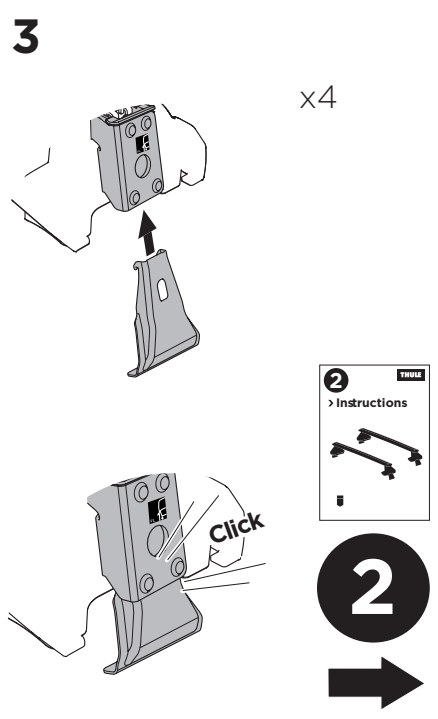

## Kit 145002

MAZDA 3, 4-dr Sedan, 14-18

MAZDA 3, 5-dr Hatchback, 14-18

ISO 11154-E

THULE WingBar Evo	THULE WingBar Edge	THULE WingBar	THULE SquareBar Evo	Evo X (scale)	Edge X (scale)
MAZDA 3, 4-dr Sedan, 14-18				46,5	D
MAZDA 3, 5-dr Hatchback, 14-18				47	C

THULE ProBar Evo	THULE SlideBar Evo	X (mm/inch)
MAZDA 3, 4-dr Sedan, 14-18		1116 mm / 43 7/8"
MAZDA 3, 5-dr Hatchback, 14-18		1121 mm / 44"

THULE WingBar Evo	THULE WingBar Edge	THULE WingBar	THULE SquareBar Evo	Evo Y (scale)	Edge Y (scale)
MAZDA 3, 4-dr Sedan, 14-18				41,5	N
MAZDA 3, 5-dr Hatchback, 14-18				41,5	N

THULE ProBar Evo	THULE SlideBar Evo	Y (mm/inch)
MAZDA 3, 4-dr Sedan, 14-18		1066 mm / 42"
MAZDA 3, 5-dr Hatchback, 14-18		1066 mm / 41 7/8"

	W (mm/inch)	Z (mm/inch)
MAZDA 3, 4-dr Sedan, 14-18	725 mm / 28 1/2"	200 mm / 7 7/8"
MAZDA 3, 5-dr Hatchback, 14-18	735 mm / 28 7/8"	200 mm / 7 7/8"