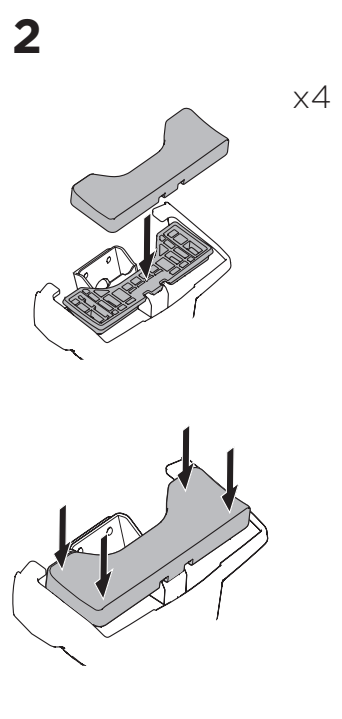

## Kit 145002

MAZDA 3, 4-dr Sedan, 14-18

MAZDA 3, 5-dr Hatchback, 14-18

ISO 11154-E

THULE WingBar Evo	THULE WingBar Edge	THULE WingBar	THULE SquareBar Evo	Evo X (scale)	Edge X (scale)
MAZDA 3, 4-dr Sedan, 14-18				46,5	D
MAZDA 3, 5-dr Hatchback, 14-18				47	C

THULE ProBar Evo	THULE SlideBar Evo	X (mm/inch)
MAZDA 3, 4-dr Sedan, 14-18		1116 mm / 43 7/8"
MAZDA 3, 5-dr Hatchback, 14-18		1121 mm / 44"

THULE WingBar Evo	THULE WingBar Edge	THULE WingBar	THULE SquareBar Evo	Evo Y (scale)	Edge Y (scale)
MAZDA 3, 4-dr Sedan, 14-18				41,5	N
MAZDA 3, 5-dr Hatchback, 14-18				41,5	N

THULE ProBar Evo	THULE SlideBar Evo	Y (mm/inch)
MAZDA 3, 4-dr Sedan, 14-18		1066 mm / 42"
MAZDA 3, 5-dr Hatchback, 14-18		1066 mm / 41 7/8"

	W (mm/inch)	Z (mm/inch)
MAZDA 3, 4-dr Sedan, 14-18	725 mm / 28 1/2"	200 mm / 7 7/8"
MAZDA 3, 5-dr Hatchback, 14-18	735 mm / 28 7/8"	200 mm / 7 7/8"