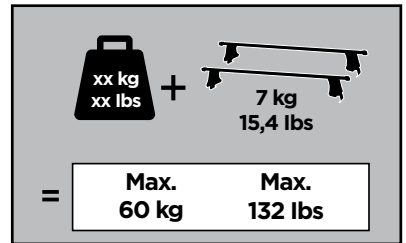

Thule Rapid System Kit 1643

> Instructions

VOLKSWAGEN Touareg, 5-dr SUV, 10-18*

*Without railing

ISO 11154-E

x1

x1

1

	X (scale)	X (mm)	X (inch)
VOLKSWAGEN Touareg, 5-dr SUV, 10-18 (Without railing)	51	1161	45 ³/₄

	Y (scale)	Y (mm)	Y (inch)
VOLKSWAGEN Touareg, 5-dr SUV, 10-18 (Without railing)	45	1101	43 ³/₈

2

VOLKSWAGEN Touareg, 5-dr SUV, 10-18 (Without railing)

3

	W (mm)	Z (mm)	W (inch)	Z (inch)
VOLKSWAGEN Touareg , 5-dr SUV, 10-18 (Without railing)	400	700	15 ³/₄	27 ¹/₂