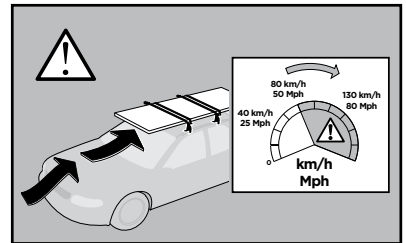

Thule Rapid System Kit 1643

> Instructions

VOLKSWAGEN Touareg, 5-dr SUV, 10-18*

*Without railing

ISO 11154-E

x1

x1

1

	X (scale)	X (mm)	X (inch)
VOLKSWAGEN Touareg, 5-dr SUV, 10-18 (Without railing)	51	1161	45 ³/₄

	Y (scale)	Y (mm)	Y (inch)
VOLKSWAGEN Touareg, 5-dr SUV, 10-18 (Without railing)	45	1101	43 ³/₈

2

VOLKSWAGEN Touareg, 5-dr SUV, 10-18 (Without railing)

3

	W (mm)	Z (mm)	W (inch)	Z (inch)
VOLKSWAGEN Touareg , 5-dr SUV, 10-18 (Without railing)	400	700	15 ³/₄	27 ¹/₂