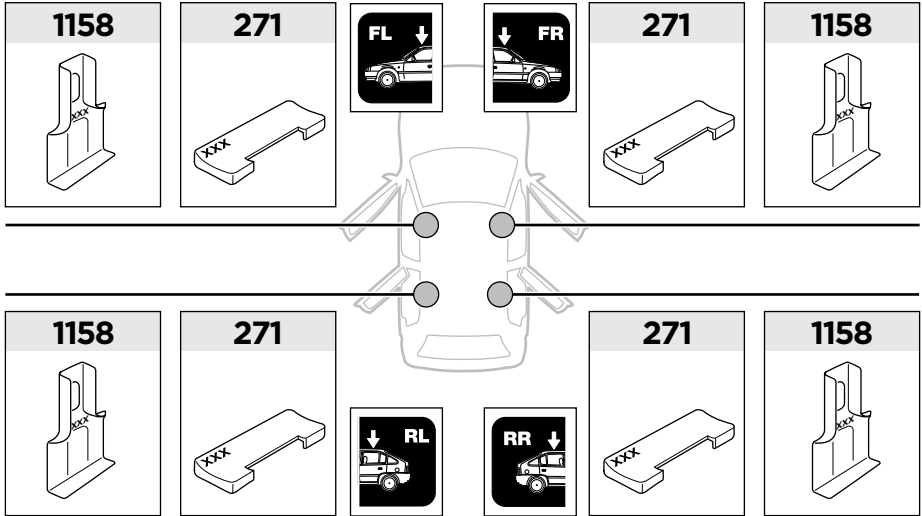

Thule Rapid System Kit 1643

> Instructions

VOLKSWAGEN Touareg, 5-dr SUV, 10-18*

*Without railing

ISO 11154-E

x1

x1

1

	X (scale)	X (mm)	X (inch)
VOLKSWAGEN Touareg, 5-dr SUV, 10-18 (Without railing)	51	1161	45 ³/₄

	Y (scale)	Y (mm)	Y (inch)
VOLKSWAGEN Touareg, 5-dr SUV, 10-18 (Without railing)	45	1101	43 ³/₈

2

VOLKSWAGEN Touareg, 5-dr SUV, 10-18 (Without railing)

3

	W (mm)	Z (mm)	W (inch)	Z (inch)
VOLKSWAGEN Touareg , 5-dr SUV, 10-18 (Without railing)	400	700	15 ³/₄	27 ¹/₂