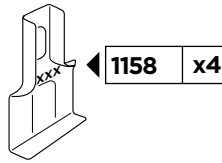

Thule Rapid System Kit 1643

> Instructions

VOLKSWAGEN Touareg, 5-dr SUV, 10-18*

*Without railing

ISO 11154-E

x1

x1

1

	X (scale)	X (mm)	X (inch)
VOLKSWAGEN Touareg, 5-dr SUV, 10-18 (Without railing)	51	1161	45 ³/₄

	Y (scale)	Y (mm)	Y (inch)
VOLKSWAGEN Touareg, 5-dr SUV, 10-18 (Without railing)	45	1101	43 ³/₈

2

VOLKSWAGEN Touareg, 5-dr SUV, 10-18 (Without railing)

3

	W (mm)	Z (mm)	W (inch)	Z (inch)
VOLKSWAGEN Touareg , 5-dr SUV, 10-18 (Without railing)	400	700	15 ³/₄	27 ¹/₂