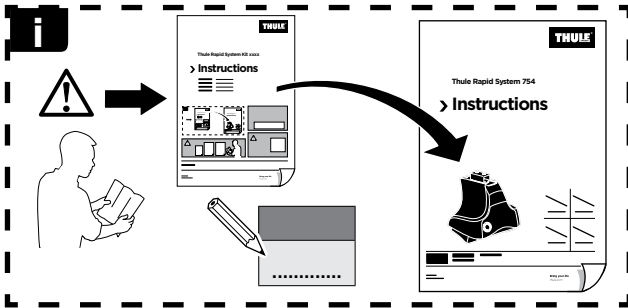

Thule Rapid System Kit 1643

> Instructions

VOLKSWAGEN Touareg, 5-dr SUV, 10-18*

*Without railing

ISO 11154-E

x1

x1

1

	X (scale)	X (mm)	X (inch)
VOLKSWAGEN Touareg, 5-dr SUV, 10-18 (Without railing)	51	1161	45 ³/₄

	Y (scale)	Y (mm)	Y (inch)
VOLKSWAGEN Touareg, 5-dr SUV, 10-18 (Without railing)	45	1101	43 ³/₈

2

VOLKSWAGEN Touareg, 5-dr SUV, 10-18 (Without railing)

3

	W (mm)	Z (mm)	W (inch)	Z (inch)
VOLKSWAGEN Touareg , 5-dr SUV, 10-18 (Without railing)	400	700	15 ³/₄	27 ¹/₂