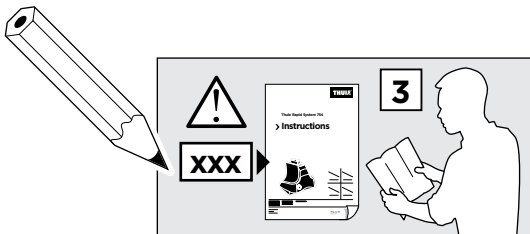

Thule Rapid System Kit 1643

> Instructions

VOLKSWAGEN Touareg, 5-dr SUV, 10-18*

*Without railing

ISO 11154-E

x1

x1

1

	X (scale)	X (mm)	X (inch)
VOLKSWAGEN Touareg, 5-dr SUV, 10-18 (Without railing)	51	1161	45 ³/₄

	Y (scale)	Y (mm)	Y (inch)
VOLKSWAGEN Touareg, 5-dr SUV, 10-18 (Without railing)	45	1101	43 ³/₈

2

VOLKSWAGEN Touareg, 5-dr SUV, 10-18 (Without railing)

3

	W (mm)	Z (mm)	W (inch)	Z (inch)
VOLKSWAGEN Touareg , 5-dr SUV, 10-18 (Without railing)	400	700	15 ³/₄	27 ¹/₂