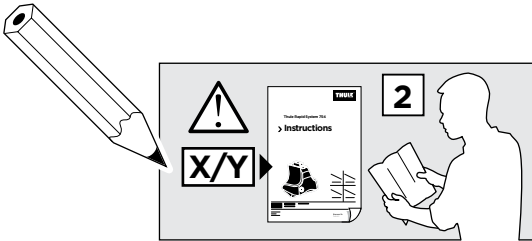

Thule Rapid System Kit 1643

> Instructions

VOLKSWAGEN Touareg, 5-dr SUV, 10-18*

*Without railing

ISO 11154-E

x1

x1

1

	X (scale)	X (mm)	X (inch)
VOLKSWAGEN Touareg, 5-dr SUV, 10-18 (Without railing)	51	1161	45 ³/₄

	Y (scale)	Y (mm)	Y (inch)
VOLKSWAGEN Touareg, 5-dr SUV, 10-18 (Without railing)	45	1101	43 ³/₈

2

VOLKSWAGEN Touareg, 5-dr SUV, 10-18 (Without railing)

3

	W (mm)	Z (mm)	W (inch)	Z (inch)
VOLKSWAGEN Touareg , 5-dr SUV, 10-18 (Without railing)	400	700	15 ³/₄	27 ¹/₂