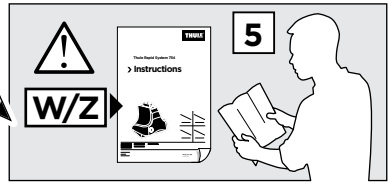

3

	W (mm)	Z (mm)	W (inch)	Z (inch)
VOLKSWAGEN Touareg, 5-dr SUV, 10-18 (Without railing)	400	700	15 ³/₄	27 ¹/₂