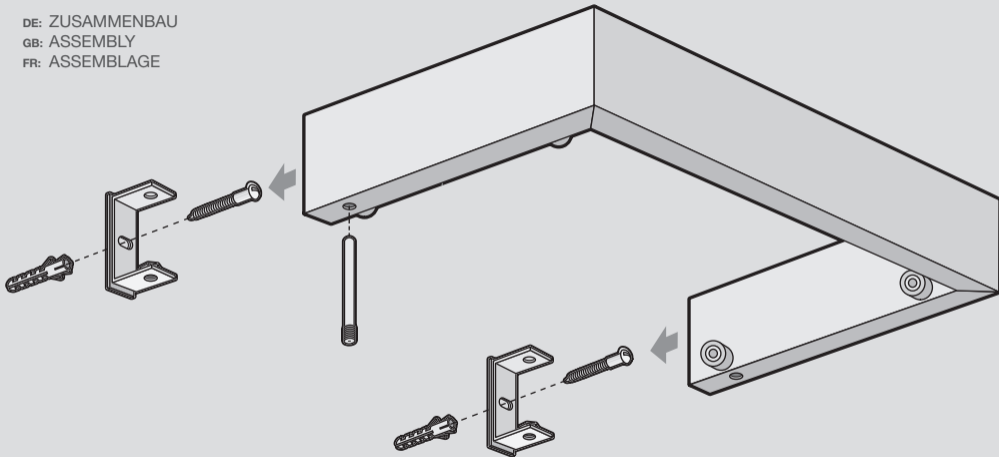

DE: ZUSAMMENBAU
GB: ASSEMBLY
FR: ASSEMBLAGE