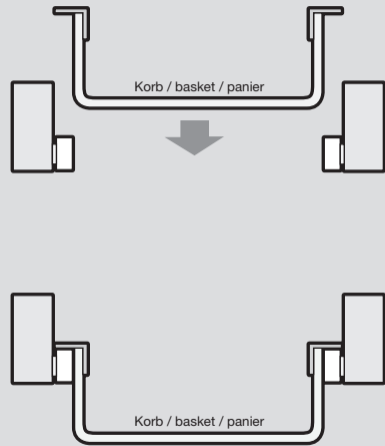

DE: ZUSAMMENBAU
GB: ASSEMBLY
FR: ASSEMBLAGE