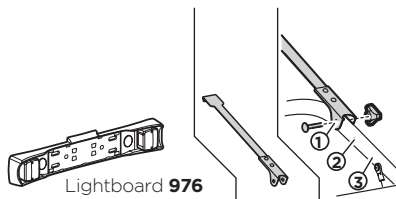

SUZUKI Ignis, 5-dr Hatchback, 16-	Does not cover the rear lights	-	3
SUZUKI Liana, 5-dr Hatchback, 01-07	Does not cover the rear lights	-	3
SUZUKI Wagon R+, 5-dr MPV, 99-03	Does not cover the rear lights	-	3
TOYOTA Auris, 3/5-dr Hatchback, 06-12	Does not cover the rear lights	-	3
TOYOTA Auris, 5-dr Estate, 13-	Lightboard 976 recommended	-	3
TOYOTA Avensis, 5-dr Estate, 98-02	Does not cover the rear lights	-	3
TOYOTA Avensis Verso, 5-dr MPV, 01-03	Does not cover the rear lights	-	3
TOYOTA Corolla, 5-dr Estate, 88-92	Does not cover the rear lights	-	3
TOYOTA Corolla, 5-dr Estate, 93-97	Does not cover the rear lights	-	2
TOYOTA Corolla, 5-dr Estate, 98-08	Lightboard 976 recommended	-	3
TOYOTA Corolla, 3/5-dr Hatchback, 05-06	Does not cover the rear lights	-	3
TOYOTA Corolla Verso, 5-dr MPV, 02-08	Lightboard 976 recommended	-	3
TOYOTA Picnic, 5-dr MPV, 97-06	Does not cover the rear lights	-	3
TOYOTA Previa, 5-dr MPV, 90-99	Lightboard 976 recommended	9111	1
VAUXHALL Agila, 5-dr MPV, 00-07	Does not cover the rear lights	-	3
VAUXHALL Astra, 3/5-dr Hatchback, 92-97	Does not cover the rear lights	-	3
VAUXHALL Astra, 5-dr Estate, 92-97	Does not cover the rear lights	-	3
VAUXHALL Astra, 5-dr Estate, 04-09	Does not cover the rear lights	-	3
VAUXHALL Meriva, 5-dr MPV, 03-06	Lightboard 976 recommended	-	2
VAUXHALL Meriva, 5-dr MPV, 10-17	Does not cover the rear lights	-	3
VAUXHALL Omega, 5-dr Estate, 94-03	Does not cover the rear lights	-	3
VAUXHALL Vectra, 5-dr Estate, 96-02	Lightboard 976 recommended	-	3
VAUXHALL Vectra, 5-dr Estate, 03-08	Does not cover the rear lights	9115	3
VAUXHALL Zafira, 5-dr MPV, 98-04	Lightboard 976 recommended	-	2
VAUXHALL Zafira, 5-dr MPV, 05-11	Lightboard 976 recommended	-	1
VAUXHALL Zafira Family, 5-dr MPV, 11-14	Lightboard 976 recommended	-	1
VAUXHALL Zafira Tourer, 5-dr MPV, 12-	Does not cover the rear lights	-	2
VOLKSWAGEN Bora, 5-dr Estate, 99-05	Does not cover the rear lights	-	3
VOLKSWAGEN Cross Golf, 5-dr Hatchback, 06-14	Does not cover the rear lights	9115	3