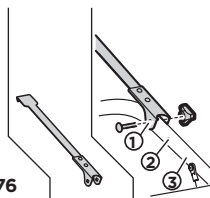

TH รายการคำแนะนำ ถ้าคุณไม่พบรุ่นรถที่ต้องการในรายการคำแนะนำ โปรดอ่านคู่มือของ *Thule* ใ้ที่ www.thule.com หรือติดต่อตัวแทนจำหน่ายของคุณ.

Lightboard 976

AUDI A6 Allroad, 5-dr Estate, 06-12	Does not cover the rear lights	9115	2
AUDI A6 Avant, 5-dr Estate, 94-97	Does not cover the rear lights	-	3
AUDI A6 Avant, 5-dr Estate, 05-10	Does not cover the rear lights	9115	2
BMW 5-Series Touring (E39), 5-dr Estate, 97-00	Does not cover the rear lights	-	3
CHEVROLET Lacetti, 5-dr Estate, 04-11	Does not cover the rear lights	-	3
CHEVROLET Nubira, 5-dr Estate, 04-11	Does not cover the rear lights	-	3
CHEVROLET Tacuma, 5-dr Estate, 04-08	Lightboard 976 recommended	-	2
CHEVROLET Trans Sport, 5-dr MPV, 97-05	Does not cover the rear lights	9111	2
CHEVROLET Uplander, 5-dr VAN, 05-09	Does not cover the rear lights	9111	2
CHRYSLER Grand Voyager, 5-dr MPV, 96-00	Does not cover the rear lights	9111	2
CHRYSLER Grand Voyager, 5-dr MPV, 01-07	Does not cover the rear lights	9111	1
CHRYSLER Voyager, 5-dr MPV, 88-95	Does not cover the rear lights	-	1
CHRYSLER Voyager, 5-dr MPV, 96-00	Does not cover the rear lights	9111	2
CHRYSLER Voyager, 5-dr MPV, 01-07	Does not cover the rear lights	9111	1
CITROËN C3 Picasso, 5-dr MPV, 09-	Lightboard 976 recommended	-	3
CITROËN Evasion, 5-dr MPV, 94-02	Does not cover the rear lights	9111	2
CITROËN Xsara Picasso, 5-dr MPV, 00-12	Does not cover the rear lights	9111	1
DACIA Duster, 5-dr SUV, 10-	Lightboard 976 recommended	9115	2
DACIA Logan MCV, 5-dr Estate, 13-	Lightboard 976 recommended	-	1
DACIA Sandero, 5-dr Hatchback, 08-12	Lightboard 976 recommended	-	3
DACIA Sandero StepWay, 5-dr SUV, 09-12	Lightboard 976 recommended	-	3
DAEWOO Tacuma, 5-dr Estate, 00-08	Lightboard 976 recommended	-	2
DAIHATSU Charade, 3/5-dr Hatchback, 07-11	Lightboard 976 recommended	-	3
DAIHATSU Cuore II, 3/5-dr Hatchback, 06-11	Lightboard 976 recommended	-	3
DAIHATSU Sirion, 5-dr Hatchback, 98-05	Does not cover the rear lights	-	2
DAIHATSU Trevis, 5-dr Hatchback, 04-09	Does not cover the rear lights	-	3
DODGE Caravan, 5-dr MPV, 88-95	Does not cover the rear lights	-	1
DODGE Caravan, 5-dr MPV, 96-00	Does not cover the rear lights	9111	2
DODGE Caravan, 5-dr MPV, 01-07	Does not cover the rear lights	9111	1