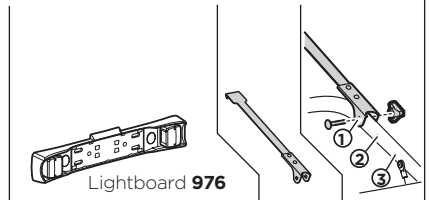

HYUNDAI Terracan, 5-dr SUV, 01-03	Does not cover the rear lights	-	2
HYUNDAI Tucson, 5-dr SUV, 04-09	Does not cover the rear lights	-	3
JEEP Cherokee, 5-dr SUV, 98-00	Does not cover the rear lights	-	3
JEEP Commander, 5-dr SUV, 06-10	Does not cover the rear lights	-	3
JEEP Grand Cherokee, 5-dr SUV, 99-04	Does not cover the rear lights	-	3
JEEP Grand Cherokee, 5-dr SUV, 05-10	Does not cover the rear lights	-	2
KIA Carens, 5-dr MPV, 02-06	Does not cover the rear lights	-	3
KIA Carens, 5-dr MPV, 07-12	Does not cover the rear lights	9115	3
KIA Carnival I, 5-dr MPV, 98-05	Does not cover the rear lights	9111	1
KIA Carnival II, 5-dr MPV, 06-14	Does not cover the rear lights	9111	2
KIA Sorento, 5-dr SUV, 02-08	Does not cover the rear lights	-	2
KIA Sportage (Mk I), 5-dr SUV, 94-03	Does not cover the rear lights	-	3
KIA Sportage (Mk II), 5-dr SUV, 04-10	Does not cover the rear lights	9115	1
KIA Sportage (Mk III), 5-dr SUV, 10-16	Does not cover the rear lights	-	2
KIA Venga, 5-dr Hatchback, 10-	Does not cover the rear lights	-	3
LANCIA Zeta, 5-dr MPV, 94-02	Does not cover the rear lights	9111	2
LEXUS RX 300, 5-dr SUV, 98-03	Does not cover the rear lights	-	2
MAZDA 2, 5-dr Hatchback, 02-07	Does not cover the rear lights	-	2
MAZDA 5, 5-dr MPV, 11-	Does not cover the rear lights	-	2
MAZDA 6 (Mk I), 5-dr Estate, 02-07	Does not cover the rear lights	-	3
MAZDA Demio, 5-dr MPV, 96-02	Does not cover the rear lights	-	3
MAZDA MPV, 5-dr MPV, 99-06	Does not cover the rear lights	9111	1
MAZDA Premacy, 5-dr MPV, 99-04	Lightboard 976 recommended	-	1
MAZDA Tribute, 5-dr SUV, 00-06	Does not cover the rear lights	-	3
MERCEDES A-Class (W169), 3/5-dr Hatchback, 04-12	Does not cover the rear lights	-	3
MERCEDES B-Class (W245), 5-dr Hatchback, 05-11	Does not cover the rear lights	-	3
MERCEDES M-Class (W164), 5-dr SUV, 05-11	Does not cover the rear lights	-	2
MERCEDES R-Class (W251), 5-dr Estate, 06-13	Does not cover the rear lights	-	3
MITSUBISHI Colt, 5-dr Hatchback, 04-12	Lightboard 976 recommended	-	3