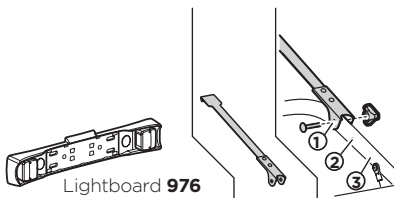

TH รายการคำแนะนำ ถ้าคุณไม่พบรุ่นรถที่ต้องการในรายการคำแนะนำ โปรดอ่านคู่มือของ *Thule* ใ้ที่ www.thule.com หรือติดต่อตัวแทนจำหน่ายของคุณ.

Lightboard 976

AUDI A6 Allroad, 5-dr Estate, 06-12	Does not cover the rear lights	9115	2
AUDI A6 Avant, 5-dr Estate, 94-97	Does not cover the rear lights	-	3
AUDI A6 Avant, 5-dr Estate, 05-10	Does not cover the rear lights	9115	2
BMW 5-Series Touring (E39), 5-dr Estate, 97-00	Does not cover the rear lights	-	3
CHEVROLET Lacetti, 5-dr Estate, 04-11	Does not cover the rear lights	-	3
CHEVROLET Nubira, 5-dr Estate, 04-11	Does not cover the rear lights	-	3
CHEVROLET Tacuma, 5-dr Estate, 04-08	Lightboard 976 recommended	-	2
CHEVROLET Trans Sport, 5-dr MPV, 97-05	Does not cover the rear lights	9111	2
CHEVROLET Uplander, 5-dr VAN, 05-09	Does not cover the rear lights	9111	2
CHRYSLER Grand Voyager, 5-dr MPV, 96-00	Does not cover the rear lights	9111	2
CHRYSLER Grand Voyager, 5-dr MPV, 01-07	Does not cover the rear lights	9111	1
CHRYSLER Voyager, 5-dr MPV, 88-95	Does not cover the rear lights	-	1
CHRYSLER Voyager, 5-dr MPV, 96-00	Does not cover the rear lights	9111	2
CHRYSLER Voyager, 5-dr MPV, 01-07	Does not cover the rear lights	9111	1
CITROËN C3 Picasso, 5-dr MPV, 09-	Lightboard 976 recommended	-	3
CITROËN Evasion, 5-dr MPV, 94-02	Does not cover the rear lights	9111	2
CITROËN Xsara Picasso, 5-dr MPV, 00-12	Does not cover the rear lights	9111	1
DACIA Duster, 5-dr SUV, 10-	Lightboard 976 recommended	9115	2
DACIA Logan MCV, 5-dr Estate, 13-	Lightboard 976 recommended	-	1
DACIA Sandero, 5-dr Hatchback, 08-12	Lightboard 976 recommended	-	3
DACIA Sandero StepWay, 5-dr SUV, 09-12	Lightboard 976 recommended	-	3
DAEWOO Tacuma, 5-dr Estate, 00-08	Lightboard 976 recommended	-	2
DAIHATSU Charade, 3/5-dr Hatchback, 07-11	Lightboard 976 recommended	-	3
DAIHATSU Cuore II, 3/5-dr Hatchback, 06-11	Lightboard 976 recommended	-	3
DAIHATSU Sirion, 5-dr Hatchback, 98-05	Does not cover the rear lights	-	2
DAIHATSU Trevis, 5-dr Hatchback, 04-09	Does not cover the rear lights	-	3
DODGE Caravan, 5-dr MPV, 88-95	Does not cover the rear lights	-	1
DODGE Caravan, 5-dr MPV, 96-00	Does not cover the rear lights	9111	2
DODGE Caravan, 5-dr MPV, 01-07	Does not cover the rear lights	9111	1