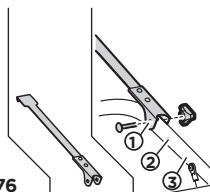

Lightboard 976

RENAULT Mégane, 5-dr Estate, 99-03	Does not cover the rear lights	-	3
RENAULT Mégane III, 5-dr Hatchback, 09-16	Does not cover the rear lights	9115	3
RENAULT Sandero, 5-dr, Hatchback, 08-12	Lightboard 976 recommended	-	3
RENAULT Sandero StepWay, 5-dr SUV, 09-12	Lightboard 976 recommended	-	3
RENAULT Scénic II & III, 5-dr MPV, 03-16	Lightboard 976 recommended	-	2
SEAT Alhambra, 5-dr MPV, 96-09	Does not cover the rear lights	9111	3
SEAT Alhambra (Mk II), 5-dr MPV, 10-	Does not cover the rear lights	-	2
SEAT Altea, 5-dr MPV, 04-09	Does not cover the rear lights	-	3
SEAT Altea Freetrack, 5-dr MPV, 07-15	Does not cover the rear lights	-	3
SEAT Altea XL, 5-dr MPV, 06-15	Does not cover the rear lights	-	3
SEAT Ibiza ST, 5-dr Estate, 10-	Does not cover the rear lights	-	2
SKODA Fabia (Mk I), 5-dr Estate, 00-07	Does not cover the rear lights	-	3
SKODA Fabia (Mk II), 5-dr Hatchback, 07-14	Does not cover the rear lights	-	3
SKODA Fabia (Mk II), 5-dr Estate, 08-14	Lightboard 976 recommended	9115	2
SKODA Felicia, 5-dr Estate, 94-01	Does not cover the rear lights	-	3
SKODA Felicia, 5-dr Hatchback, 95-01	Does not cover the rear lights	-	3
SKODA Rapid Spaceback, 5-dr Hatchback, 14-	Does not cover the rear lights	-	2
SKODA Roomster, 5-dr MPV, 06-15	Lightboard 976 recommended	-	2
SKODA Roomster Scout, 5-dr MPV, 07-15	Lightboard 976 recommended	-	2
SKODA Superb, 5-dr Estate, 09-15	Does not cover the rear lights	9115	2
SKODA Superb Alldrive, 5-dr Estate, 12-15	Does not cover the rear lights	9115	2
SSANGYONG Musso, 5-dr SUV, 95-05	Does not cover the rear lights	-	2
SUBARU Forester, 5-dr SUV, 03-12	Does not cover the rear lights	-	3
SUBARU Impreza, 5-dr Estate, 93-00	Does not cover the rear lights	-	2
SUBARU Impreza, 5-dr Estate, 01-03	Does not cover the rear lights	-	3
SUBARU Legacy II, 5-dr Estate, 94-02	Does not cover the rear lights	-	1
SUBARU Legacy V, 5-dr Estate, 09-14	Does not cover the rear lights	-	2
SUBARU Outback, 5-dr Estate, 94-02	Does not cover the rear lights	-	3
SUBARU Outback, 5-dr Estate, 10-14	Does not cover the rear lights	-	2