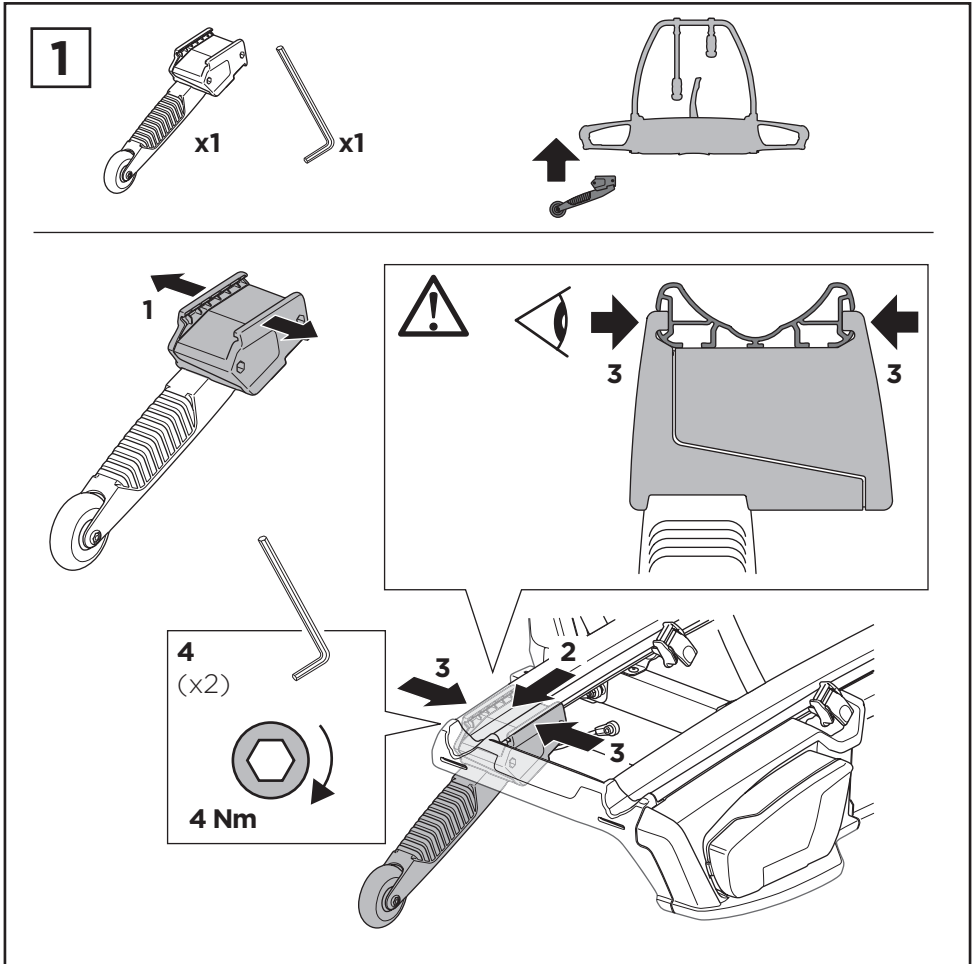

# ➤ Instructions

917300

C.20150930  
501-8085-01

Bring your life  
thule.com

2

Not ok  
X

Not ok  
X

i