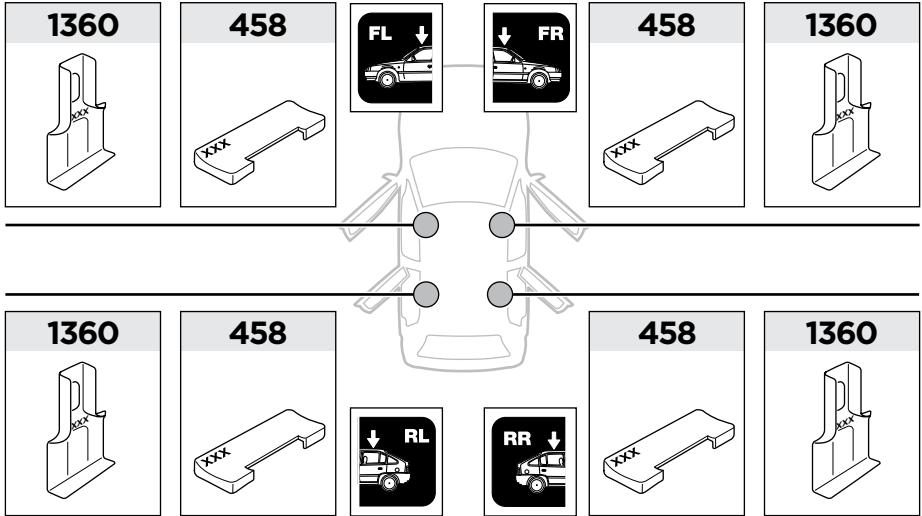

Thule Rapid System Kit 1789

> Instructions

HONDA City, 4-dr Sedan, 14-

ISO 11154-E

141789
C.20151010
519-1789-01

Bring your life
thule.com

1

	X (scale)	X (mm)	X (inch)
HONDA City, 4-dr Sedan, 14-	37	1021	40 1/4

	Y (scale)	Y (mm)	Y (inch)
HONDA City, 4-dr Sedan, 14-	31	961	37 7/8

2

HONDA City, 4-dr Sedan, 14-

3

	W (mm)	Z (mm)	W (inch)	Z (inch)
HONDA City, 4-dr Sedan, 14-	230	700	9	27 1/2