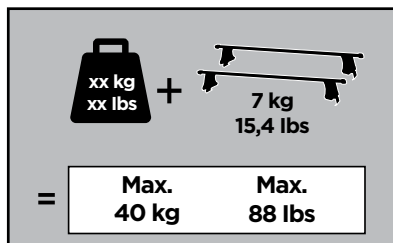

Thule Rapid System Kit 1789

> Instructions

HONDA City, 4-dr Sedan, 14-

ISO 11154-E

141789
C.20151010
519-1789-01

Bring your life
thule.com

1

	X (scale)	X (mm)	X (inch)
HONDA City, 4-dr Sedan, 14-	37	1021	40 1/4

	Y (scale)	Y (mm)	Y (inch)
HONDA City, 4-dr Sedan, 14-	31	961	37 7/8

2

HONDA City, 4-dr Sedan, 14-

3

	W (mm)	Z (mm)	W (inch)	Z (inch)
HONDA City, 4-dr Sedan, 14-	230	700	9	27 1/2