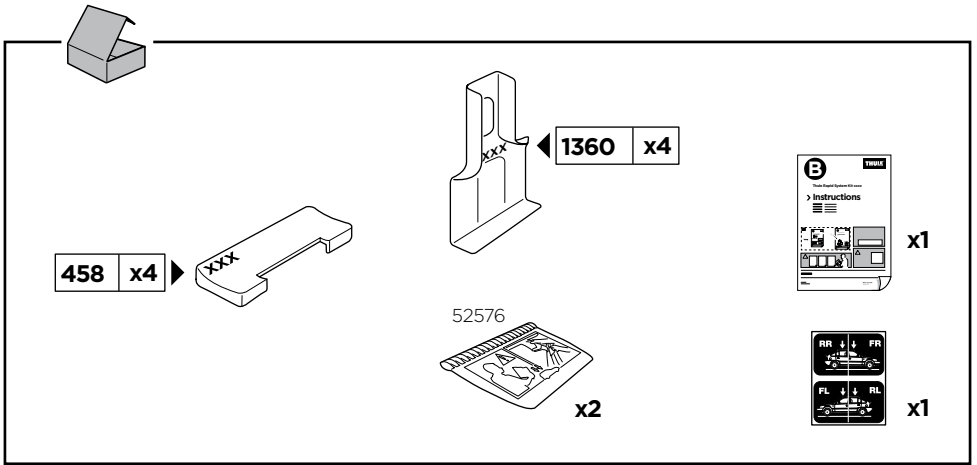

Thule Rapid System Kit 1789

> Instructions

HONDA City, 4-dr Sedan, 14-

ISO 11154-E

141789
C.20151010
519-1789-01

Bring your life
thule.com

1

	X (scale)	X (mm)	X (inch)
HONDA City, 4-dr Sedan, 14-	37	1021	40 1/4

	Y (scale)	Y (mm)	Y (inch)
HONDA City, 4-dr Sedan, 14-	31	961	37 7/8

2

HONDA City, 4-dr Sedan, 14-

3

	W (mm)	Z (mm)	W (inch)	Z (inch)
HONDA City, 4-dr Sedan, 14-	230	700	9	27 1/2