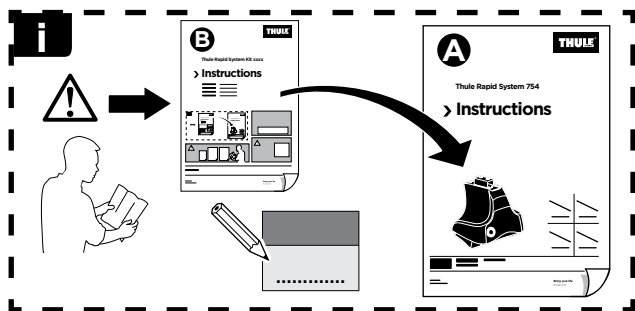

Thule Rapid System Kit 1789

> Instructions

HONDA City, 4-dr Sedan, 14-

ISO 11154-E

141789
C.20151010
519-1789-01

Bring your life
thule.com

1

	X (scale)	X (mm)	X (inch)
HONDA City, 4-dr Sedan, 14-	37	1021	40 1/4

	Y (scale)	Y (mm)	Y (inch)
HONDA City, 4-dr Sedan, 14-	31	961	37 7/8

2

HONDA City, 4-dr Sedan, 14-

3

	W (mm)	Z (mm)	W (inch)	Z (inch)
HONDA City, 4-dr Sedan, 14-	230	700	9	27 1/2