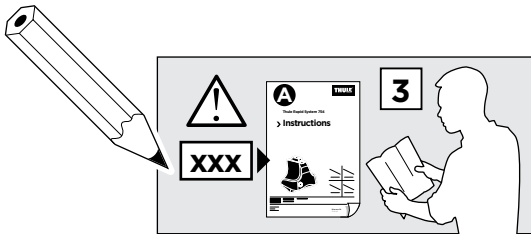

2

HONDA City, 4-dr Sedan, 14-