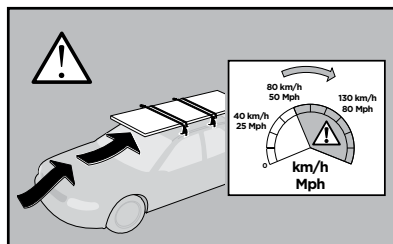

Thule Rapid System Kit 1789

> Instructions

HONDA City, 4-dr Sedan, 14-

ISO 11154-E

141789
C.20151010
519-1789-01

Bring your life
thule.com

1

	X (scale)	X (mm)	X (inch)
HONDA City, 4-dr Sedan, 14-	37	1021	40 1/4

	Y (scale)	Y (mm)	Y (inch)
HONDA City, 4-dr Sedan, 14-	31	961	37 7/8

2

HONDA City, 4-dr Sedan, 14-

3

	W (mm)	Z (mm)	W (inch)	Z (inch)
HONDA City, 4-dr Sedan, 14-	230	700	9	27 1/2