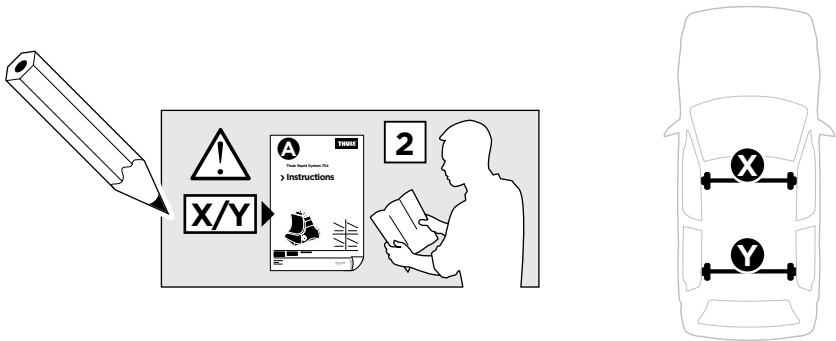

Thule Rapid System Kit 1789

> Instructions

HONDA City, 4-dr Sedan, 14-

ISO 11154-E

141789
C.20151010
519-1789-01

Bring your life
thule.com

1

	X (scale)	X (mm)	X (inch)
HONDA City, 4-dr Sedan, 14-	37	1021	40 1/4

	Y (scale)	Y (mm)	Y (inch)
HONDA City, 4-dr Sedan, 14-	31	961	37 7/8

2

HONDA City, 4-dr Sedan, 14-

3

	W (mm)	Z (mm)	W (inch)	Z (inch)
HONDA City, 4-dr Sedan, 14-	230	700	9	27 1/2