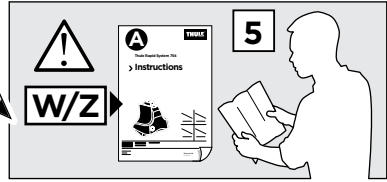

3

	W (mm)	Z (mm)	W (inch)	Z (inch)
HONDA City, 4-dr Sedan, 14-	230	700	9	27 1/2