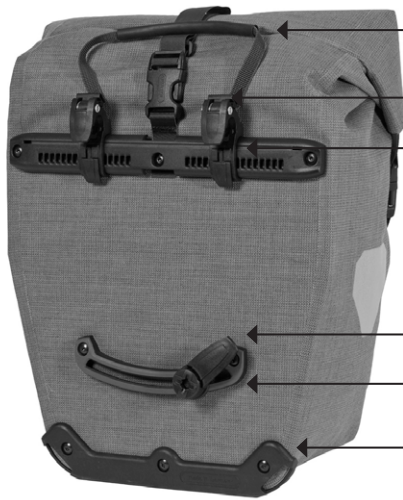

BACK-ROLLER URBAN LINE

Rear pannier (single bag) with roll closure and QL2.1 system

Additional closure with buckle and D-ring (when the bag is carried with the shoulder strap)

Roll closure

Waterproof Cordura cotton blend

Buckles for closing the roll closure at the top or for attaching the shoulder strap

Lateral 3M Scotchlite reflectors on both sides

Shoulder strap with padding for comfortable carrying or for fixing to the hook

Semi-elliptical hook rail made of two-component synthetic with anti-scratch function reduces abrasions on rack

Edge protector with slots for mounting the ORTLIEB carrying system

Height cm/in.	Width cm/in.	Depth cm/in.	Vol. l/cu.in.	Weight g/oz.
42/16,5	23/32 9/12,6	17/6,7	20/1220	840/29,6

- Classical rear pannier (single) with roll closure
- Sturdy soft-touch PU-laminated Cordura cotton blend
- QL2.1 mounting system for racks with max. 16 mm tube diameter
- 20 mm hook available as separate accessory (e.g. for E-bikes)
- Reduction inserts for tube diameters 8, 10 und 12 mm with anti-scratch function preventing abrasion on the rack
- Integrated inner pocket and shoulder strap
- Hooks adjustable without requiring tools
- Lower hook rail made of two-component hard-soft synthetic with anti-scratch function protecting the rack
- Ideal for shopping, sports, picnic etc.
- Two highly reflective 3M Scotchlite reflectors
- Can be easily cleaned inside
- Optional accessories: ORTLIEB carrying system, anti-theft device, outer pocket/s (size S), mesh pocket, bottle cage, 20 mm QL2.1 hook