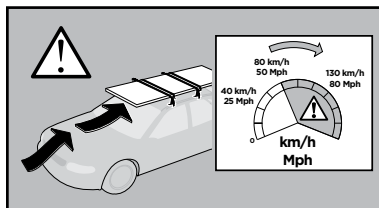

Thule XT Kit 3149

> Instructions

- VW California, 4-dr Bus, (T5) 03-15, (T6) 15-
- VW Caravelle, 4-dr Bus, (T5) 03-15, (T6) 15-
- VW Multivan, 4-dr Bus, (T5) 03-15, (T6) 15-
- VW Shuttle, 4-dr Bus, (T5) 03-15, (T6) 15-
- VW Transporter, 2-dr Single Cab, (T5) 03-15, (T6) 15-
- VW Transporter, 4-dr Double Cab, (T5) 03-15, (T6) 15-
- VW Transporter, 4-dr Van, (T5) 03-15, (T6) 15-

This kit is only for vehicles with fixpoint mounting.