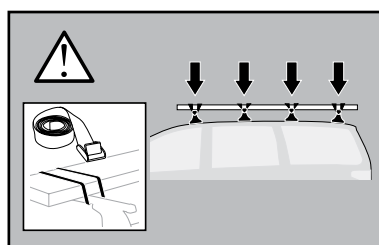

Thule XT Kit 3149

> Instructions

- VW California, 4-dr Bus, (T5) 03-15, (T6) 15-
- VW Caravelle, 4-dr Bus, (T5) 03-15, (T6) 15-
- VW Multivan, 4-dr Bus, (T5) 03-15, (T6) 15-
- VW Shuttle, 4-dr Bus, (T5) 03-15, (T6) 15-
- VW Transporter, 2-dr Single Cab, (T5) 03-15, (T6) 15-
- VW Transporter, 4-dr Double Cab, (T5) 03-15, (T6) 15-
- VW Transporter, 4-dr Van, (T5) 03-15, (T6) 15-

This kit is only for vehicles with fixpoint mounting.