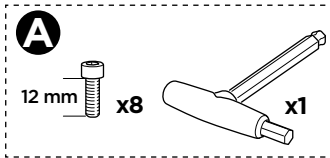

This kit is only for vehicles with fixpoint mounting.

ISO 11154-E

183149

©20150909
509-3149-02

Bring your life
thule.com

1