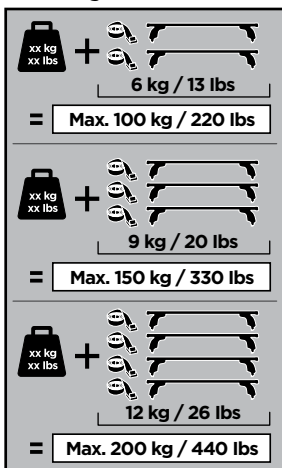

Thule XT Kit 3149

> Instructions

- VW California, 4-dr Bus, (T5) 03-15, (T6) 15-
- VW Caravelle, 4-dr Bus, (T5) 03-15, (T6) 15-
- VW Multivan, 4-dr Bus, (T5) 03-15, (T6) 15-
- VW Shuttle, 4-dr Bus, (T5) 03-15, (T6) 15-
- VW Transporter, 2-dr Single Cab, (T5) 03-15, (T6) 15-
- VW Transporter, 4-dr Double Cab, (T5) 03-15, (T6) 15-
- VW Transporter, 4-dr Van, (T5) 03-15, (T6) 15-

This kit is only for vehicles with fixpoint mounting.