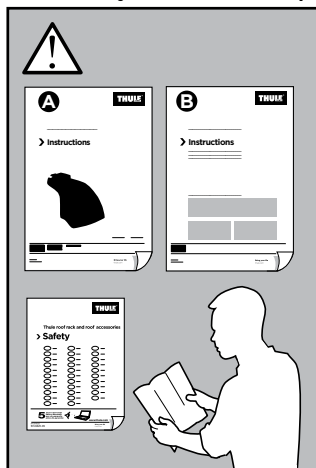

Thule XT Kit 3149

> Instructions

- VW California, 4-dr Bus, (T5) 03-15, (T6) 15-
- VW Caravelle, 4-dr Bus, (T5) 03-15, (T6) 15-
- VW Multivan, 4-dr Bus, (T5) 03-15, (T6) 15-
- VW Shuttle, 4-dr Bus, (T5) 03-15, (T6) 15-
- VW Transporter, 2-dr Single Cab, (T5) 03-15, (T6) 15-
- VW Transporter, 4-dr Double Cab, (T5) 03-15, (T6) 15-
- VW Transporter, 4-dr Van, (T5) 03-15, (T6) 15-

This kit is only for vehicles with fixpoint mounting.

ISO 11154-E

183149

©20150909
509-3149-02

Bring your life
thule.com

1