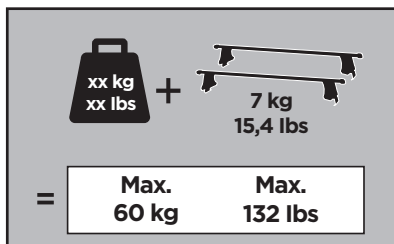

Thule Rapid System Kit 1796

> Instructions

FORD S-Max, 5-dr MPV, 15-

ISO 11154-E

141796
C.20150931
519-1796-01

Bring your life
thule.com

440 x1

441 x1

323 x2

1357 x2

1358 x2

x1

x1

1

	X (scale)	X (mm)	X (inch)
FORD S-Max, 5-dr MPV, 15-	53.5	1186	46 ⁵ / ₇

	Y (scale)	Y (mm)	Y (inch)
FORD S-Max, 5-dr MPV, 15-	50.5	1186	45 ¹ / ₂

2

FORD S-Max, 5-dr MPV, 15-

3

	W (mm)	Z (mm)	W (inch)	Z (inch)
FORD S-Max, 5-dr MPV, 15-	305	775	12	30 1/2