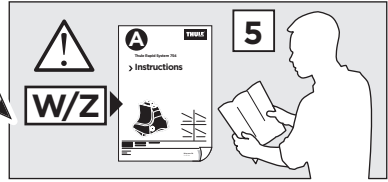

3

	W (mm)	Z (mm)	W (inch)	Z (inch)
FORD S-Max, 5-dr MPV, 15-	305	775	12	30 1/2