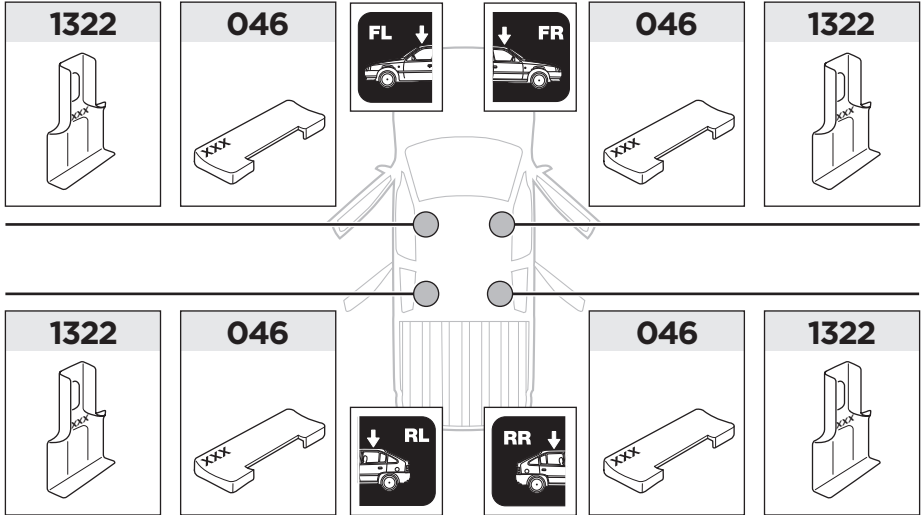

ISO 11154-E

141745
C.20150511
519-1745-01

Bring your life
thule.com

1

- CHEVROLET Silverado**, 4-dr Crew Cab, 14-
- CHEVROLET Silverado**, 4-dr Double Cab, 14-
- CHEVROLET Silverado 2500/3500 HD**, 4-dr Crew Cab, 15-
- CHEVROLET Silverado 2500/3500 HD**, 4-dr Double Cab, 15-
- GMC Sierra**, 4-dr Crew Cab, 14-
- GMC Sierra**, 4-dr Double Cab, 14-
- GMC Sierra 2500/3500 HD**, 4-dr Crew Cab, 15-
- GMC Sierra 2500/3500 HD**, 4-dr Double Cab, 15-

X (scale)	X (mm)	X (inch)
55,5	1206	47 1/2

Y (scale)	Y (mm)	Y (inch)
55	1201	47 1/4

2

- CHEVROLET Silverado**, 4-dr Crew Cab, 14-
- CHEVROLET Silverado**, 4-dr Double Cab, 14-
- CHEVROLET Silverado 2500/3500 HD**, 4-dr Crew Cab, 15-
- CHEVROLET Silverado 2500/3500 HD**, 4-dr Double Cab, 15-
- GMC Sierra**, 4-dr Crew Cab, 14-
- GMC Sierra**, 4-dr Double Cab, 14-
- GMC Sierra 2500/3500 HD**, 4-dr Crew Cab, 15-
- GMC Sierra 2500/3500 HD**, 4-dr Double Cab, 15-