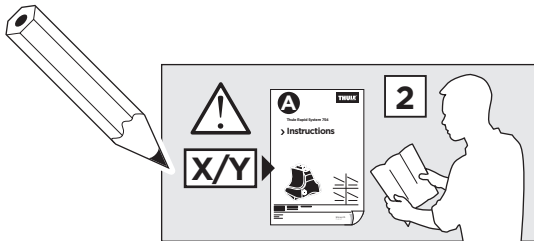

1

- **CHEVROLET Silverado**, 4-dr Crew Cab, 14-
- **CHEVROLET Silverado**, 4-dr Double Cab, 14-
- **CHEVROLET Silverado 2500/3500 HD**, 4-dr Crew Cab, 15-
- **CHEVROLET Silverado 2500/3500 HD**, 4-dr Double Cab, 15-
- **GMC Sierra**, 4-dr Crew Cab, 14-
- **GMC Sierra**, 4-dr Double Cab, 14-
- **GMC Sierra 2500/3500 HD**, 4-dr Crew Cab, 15-
- **GMC Sierra 2500/3500 HD**, 4-dr Double Cab, 15-

X (scale)	X (mm)	X (inch)
55,5	1206	47 1/2