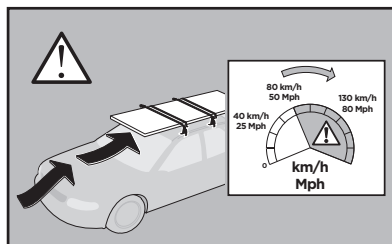

THULE
SWEDEN

Thule Rapid System Kit 1745

> Instructions

CHEVROLET Silverado, 4-dr Crew Cab, 14-
CHEVROLET Silverado, 4-dr Double Cab, 14-
CHEVROLET Silverado 2500/3500 HD, 4-dr Crew Cab, 15-
CHEVROLET Silverado 2500/3500 HD, 4-dr Double Cab, 15-
GMC Sierra, 4-dr Crew Cab, 14-
GMC Sierra, 4-dr Double Cab, 14-
GMC Sierra 2500/3500 HD, 4-dr Crew Cab, 15-
GMC Sierra 2500/3500 HD, 4-dr Double Cab, 15-