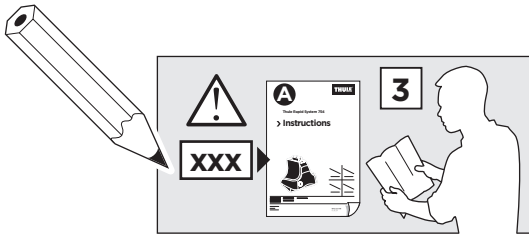

2

- **CHEVROLET Silverado**, 4-dr Crew Cab, 14-
- **CHEVROLET Silverado**, 4-dr Double Cab, 14-
- **CHEVROLET Silverado 2500/3500 HD**, 4-dr Crew Cab, 15-
- **CHEVROLET Silverado 2500/3500 HD**, 4-dr Double Cab, 15-
- **GMC Sierra**, 4-dr Crew Cab, 14-
- **GMC Sierra**, 4-dr Double Cab, 14-
- **GMC Sierra 2500/3500 HD**, 4-dr Crew Cab, 15-
- **GMC Sierra 2500/3500 HD**, 4-dr Double Cab, 15-