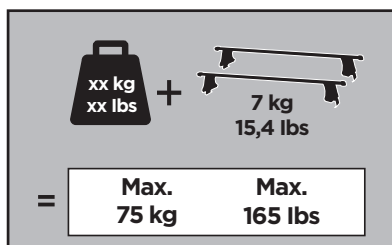

THULE
SWEDEN

Thule Rapid System Kit 1745

> Instructions

CHEVROLET Silverado, 4-dr Crew Cab, 14-
CHEVROLET Silverado, 4-dr Double Cab, 14-
CHEVROLET Silverado 2500/3500 HD, 4-dr Crew Cab, 15-
CHEVROLET Silverado 2500/3500 HD, 4-dr Double Cab, 15-
GMC Sierra, 4-dr Crew Cab, 14-
GMC Sierra, 4-dr Double Cab, 14-
GMC Sierra 2500/3500 HD, 4-dr Crew Cab, 15-
GMC Sierra 2500/3500 HD, 4-dr Double Cab, 15-

ISO 11154-E

141745
C.20150511
519-1745-01

Bring your life
thule.com

1

- CHEVROLET Silverado**, 4-dr Crew Cab, 14-
- CHEVROLET Silverado**, 4-dr Double Cab, 14-
- CHEVROLET Silverado 2500/3500 HD**, 4-dr Crew Cab, 15-
- CHEVROLET Silverado 2500/3500 HD**, 4-dr Double Cab, 15-
- GMC Sierra**, 4-dr Crew Cab, 14-
- GMC Sierra**, 4-dr Double Cab, 14-
- GMC Sierra 2500/3500 HD**, 4-dr Crew Cab, 15-
- GMC Sierra 2500/3500 HD**, 4-dr Double Cab, 15-

X (scale)	X (mm)	X (inch)
55,5	1206	47 1/2

Y (scale)	Y (mm)	Y (inch)
55	1201	47 1/4

2

- CHEVROLET Silverado**, 4-dr Crew Cab, 14-
- CHEVROLET Silverado**, 4-dr Double Cab, 14-
- CHEVROLET Silverado 2500/3500 HD**, 4-dr Crew Cab, 15-
- CHEVROLET Silverado 2500/3500 HD**, 4-dr Double Cab, 15-
- GMC Sierra**, 4-dr Crew Cab, 14-
- GMC Sierra**, 4-dr Double Cab, 14-
- GMC Sierra 2500/3500 HD**, 4-dr Crew Cab, 15-
- GMC Sierra 2500/3500 HD**, 4-dr Double Cab, 15-