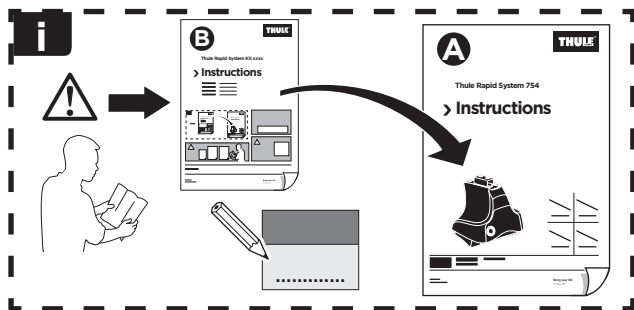

THULE
SWEDEN

Thule Rapid System Kit 1745

> Instructions

CHEVROLET Silverado, 4-dr Crew Cab, 14-
CHEVROLET Silverado, 4-dr Double Cab, 14-
CHEVROLET Silverado 2500/3500 HD, 4-dr Crew Cab, 15-
CHEVROLET Silverado 2500/3500 HD, 4-dr Double Cab, 15-
GMC Sierra, 4-dr Crew Cab, 14-
GMC Sierra, 4-dr Double Cab, 14-
GMC Sierra 2500/3500 HD, 4-dr Crew Cab, 15-
GMC Sierra 2500/3500 HD, 4-dr Double Cab, 15-