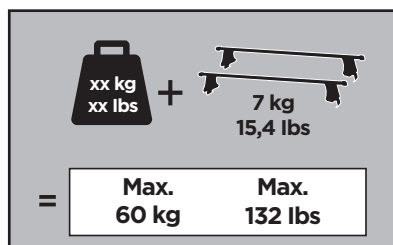

# > Instructions

FORD Mondeo (Mk. V), 5-dr Estate, 15- (Without railing)

ISO 11154-E

141793  
C.20150516  
519-1793-01

Bring your life  
thule.com

**1**

	X (scale)	X (mm)	X (inch)
<b>FORD Mondeo (Mk. V)</b> , 5-dr Estate, 15- (Without railing)	<b>37,5</b>	<b>1026</b>	<b>40 <sup>3</sup>/<sub>8</sub></b>

	Y (scale)	Y (mm)	Y (inch)
<b>FORD Mondeo (Mk. V)</b> , 5-dr Estate, 15- (Without railing)	<b>42,5</b>	<b>1076</b>	<b>42 <sup>3</sup>/<sub>8</sub></b>

**2**

**FORD Mondeo (Mk. V), 5-dr Estate, 15- (Without railing)**

**3**

	W (mm)	Z (mm)	W (inch)	Z (inch)
<b>FORD Mondeo (Mk. V), 5-dr Estate, 15- (Without railing)</b>	<b>230</b>	<b>770</b>	<b>9</b>	<b>30 3/8</b>