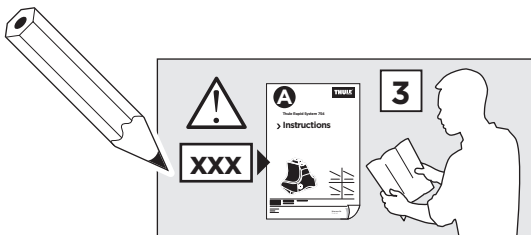

# > Instructions

FORD Mondeo (Mk. V), 5-dr Estate, 15- (Without railing)

ISO 11154-E

141793  
C.20150516  
519-1793-01

Bring your life  
thule.com

**1**

	X (scale)	X (mm)	X (inch)
<b>FORD Mondeo (Mk. V)</b> , 5-dr Estate, 15- (Without railing)	<b>37,5</b>	<b>1026</b>	<b>40 <sup>3</sup>/<sub>8</sub></b>

	Y (scale)	Y (mm)	Y (inch)
<b>FORD Mondeo (Mk. V)</b> , 5-dr Estate, 15- (Without railing)	<b>42,5</b>	<b>1076</b>	<b>42 <sup>3</sup>/<sub>8</sub></b>

**2**

**FORD Mondeo (Mk. V), 5-dr Estate, 15- (Without railing)**