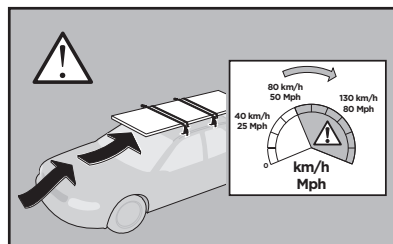

# > Instructions

FORD Mondeo (Mk. V), 5-dr Estate, 15- (Without railing)

ISO 11154-E

141793  
C.20150516  
519-1793-01

Bring your life  
thule.com

**1**

	X (scale)	X (mm)	X (inch)
<b>FORD Mondeo (Mk. V)</b> , 5-dr Estate, 15- (Without railing)	<b>37,5</b>	<b>1026</b>	<b>40 <sup>3</sup>/<sub>8</sub></b>

	Y (scale)	Y (mm)	Y (inch)
<b>FORD Mondeo (Mk. V)</b> , 5-dr Estate, 15- (Without railing)	<b>42,5</b>	<b>1076</b>	<b>42 <sup>3</sup>/<sub>8</sub></b>

**2**

**FORD Mondeo (Mk. V), 5-dr Estate, 15- (Without railing)**