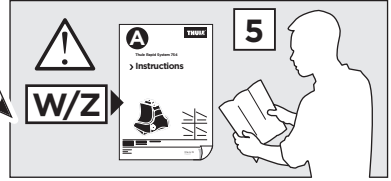

3

	W (mm)	Z (mm)	W (inch)	Z (inch)
FORD Mondeo (Mk. V), 5-dr Estate, 15- (Without railing)	230	770	9	30 3/8