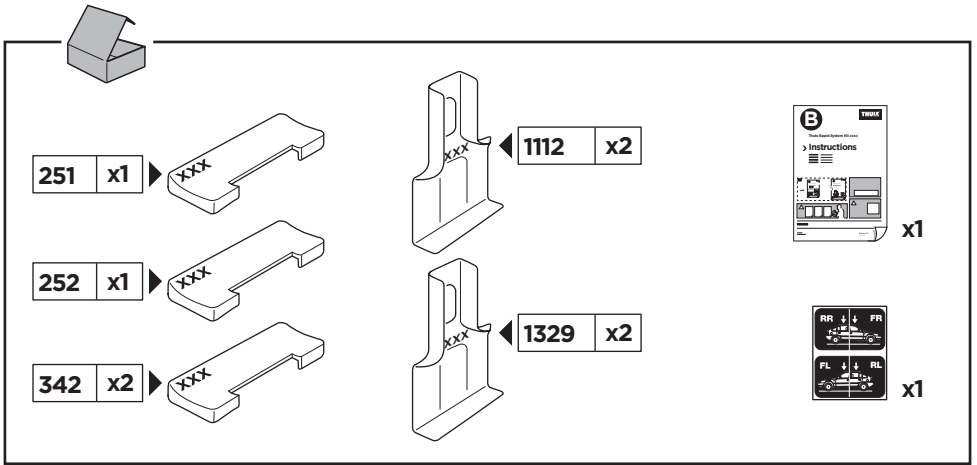

# > Instructions

FORD Mondeo (Mk. V), 5-dr Estate, 15- (Without railing)

ISO 11154-E

141793  
C.20150516  
519-1793-01

Bring your life  
thule.com

**1**

	X (scale)	X (mm)	X (inch)
<b>FORD Mondeo (Mk. V)</b> , 5-dr Estate, 15- (Without railing)	<b>37,5</b>	<b>1026</b>	<b>40 <sup>3</sup>/<sub>8</sub></b>

	Y (scale)	Y (mm)	Y (inch)
<b>FORD Mondeo (Mk. V)</b> , 5-dr Estate, 15- (Without railing)	<b>42,5</b>	<b>1076</b>	<b>42 <sup>3</sup>/<sub>8</sub></b>

**2**

**FORD Mondeo (Mk. V), 5-dr Estate, 15- (Without railing)**

**3**

	W (mm)	Z (mm)	W (inch)	Z (inch)
<b>FORD Mondeo (Mk. V), 5-dr Estate, 15- (Without railing)</b>	<b>230</b>	<b>770</b>	<b>9</b>	<b>30 3/8</b>