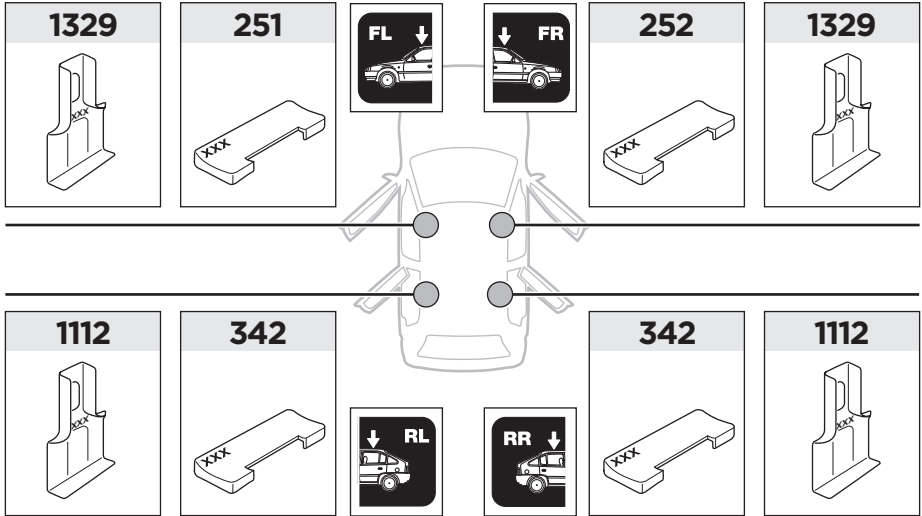

# > Instructions

FORD Mondeo (Mk. V), 5-dr Estate, 15- (Without railing)

ISO 11154-E

141793  
C.20150516  
519-1793-01

Bring your life  
thule.com

**1**

	X (scale)	X (mm)	X (inch)
<b>FORD Mondeo (Mk. V)</b> , 5-dr Estate, 15- (Without railing)	<b>37,5</b>	<b>1026</b>	<b>40 <sup>3</sup>/<sub>8</sub></b>

	Y (scale)	Y (mm)	Y (inch)
<b>FORD Mondeo (Mk. V)</b> , 5-dr Estate, 15- (Without railing)	<b>42,5</b>	<b>1076</b>	<b>42 <sup>3</sup>/<sub>8</sub></b>

**2**

**FORD Mondeo (Mk. V), 5-dr Estate, 15- (Without railing)**

**3**

	W (mm)	Z (mm)	W (inch)	Z (inch)
<b>FORD Mondeo (Mk. V), 5-dr Estate, 15- (Without railing)</b>	<b>230</b>	<b>770</b>	<b>9</b>	<b>30 3/8</b>