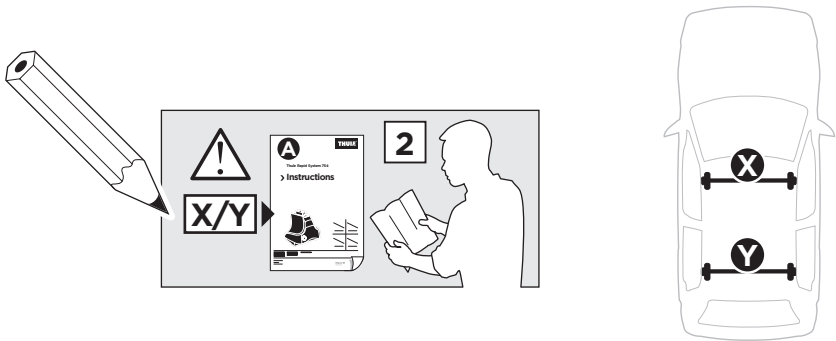

# > Instructions

FORD Mondeo (Mk. V), 5-dr Estate, 15- (Without railing)

ISO 11154-E

141793  
C.20150516  
519-1793-01

Bring your life  
thule.com

**1**

	X (scale)	X (mm)	X (inch)
<b>FORD Mondeo (Mk. V)</b> , 5-dr Estate, 15- (Without railing)	<b>37,5</b>	<b>1026</b>	<b>40 <sup>3</sup>/<sub>8</sub></b>

	Y (scale)	Y (mm)	Y (inch)
<b>FORD Mondeo (Mk. V)</b> , 5-dr Estate, 15- (Without railing)	<b>42,5</b>	<b>1076</b>	<b>42 <sup>3</sup>/<sub>8</sub></b>

**2**

**FORD Mondeo (Mk. V), 5-dr Estate, 15- (Without railing)**

**3**

	W (mm)	Z (mm)	W (inch)	Z (inch)
<b>FORD Mondeo (Mk. V), 5-dr Estate, 15- (Without railing)</b>	<b>230</b>	<b>770</b>	<b>9</b>	<b>30 3/8</b>