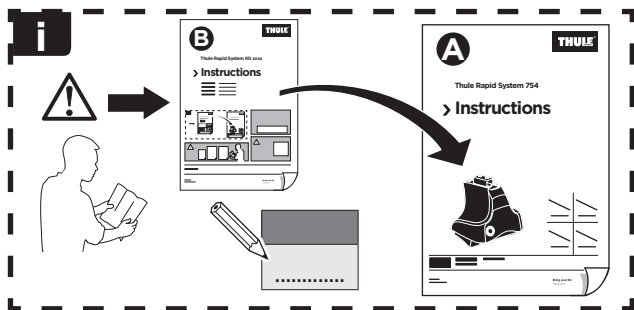

# > Instructions

FORD Mondeo (Mk. V), 5-dr Estate, 15- (Without railing)

ISO 11154-E

141793  
C.20150516  
519-1793-01

Bring your life  
thule.com

**1**

	X (scale)	X (mm)	X (inch)
<b>FORD Mondeo (Mk. V)</b> , 5-dr Estate, 15- (Without railing)	<b>37,5</b>	<b>1026</b>	<b>40 <sup>3</sup>/<sub>8</sub></b>

	Y (scale)	Y (mm)	Y (inch)
<b>FORD Mondeo (Mk. V)</b> , 5-dr Estate, 15- (Without railing)	<b>42,5</b>	<b>1076</b>	<b>42 <sup>3</sup>/<sub>8</sub></b>

**2**

**FORD Mondeo (Mk. V), 5-dr Estate, 15- (Without railing)**